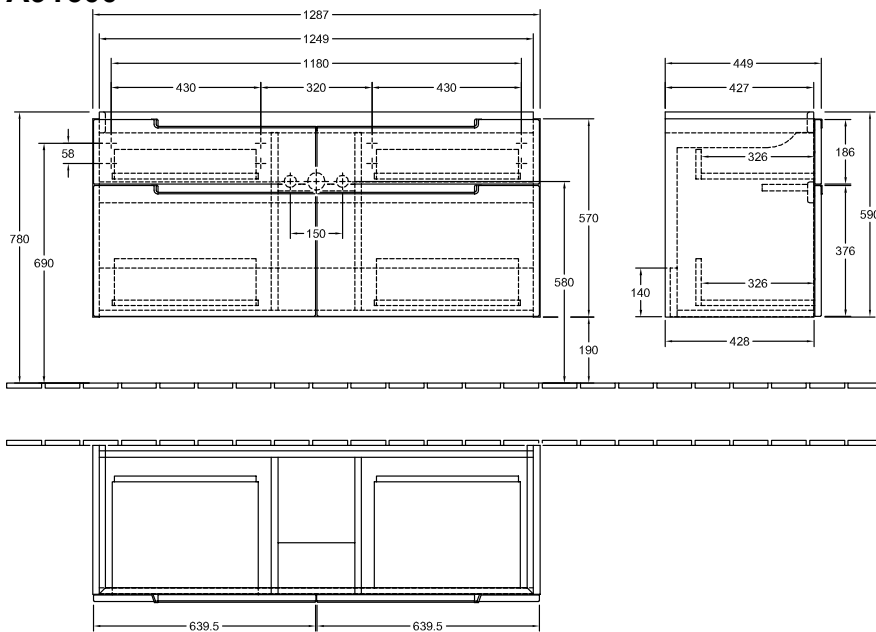

VANITY UNIT FOR WASHBASIN SUBWAY 2.0

PRODUCT INFORMATION

1 . POSITION

| | |
|---------------------|--|
| Model | A91600 |
| Collection | Subway 2.0 |
| PROJECTS | DESIGN |
| Width | 1287 mm |
| Height | 590 mm |
| Depth | 449 mm |
| Weight | 57 kg |
| description | fastening set included Handles: handle matt silver-coloured Equipped with: 1 x Accessories package 2, 4 pull-out compartments For combination with: vanity washbasins Subway 2.0 7176 D0/D1/D2/D3 |
| Installation | wall-mounted |
| Specification texts | Subway 2.0; Vanity unit; Size: 1287 x 590 x 449 mm; wall-mounted; fastening set included; Equipped with: 1 x Accessories package 2, 4 pull-out compartments; For combination with: vanity washbasins Subway 2.0 7176 D0/D1/D2/D3; Handles: handle matt silver-coloured |

TECHNICAL DRAWINGS

A91600

TECHNICAL DRAWINGS

A91600