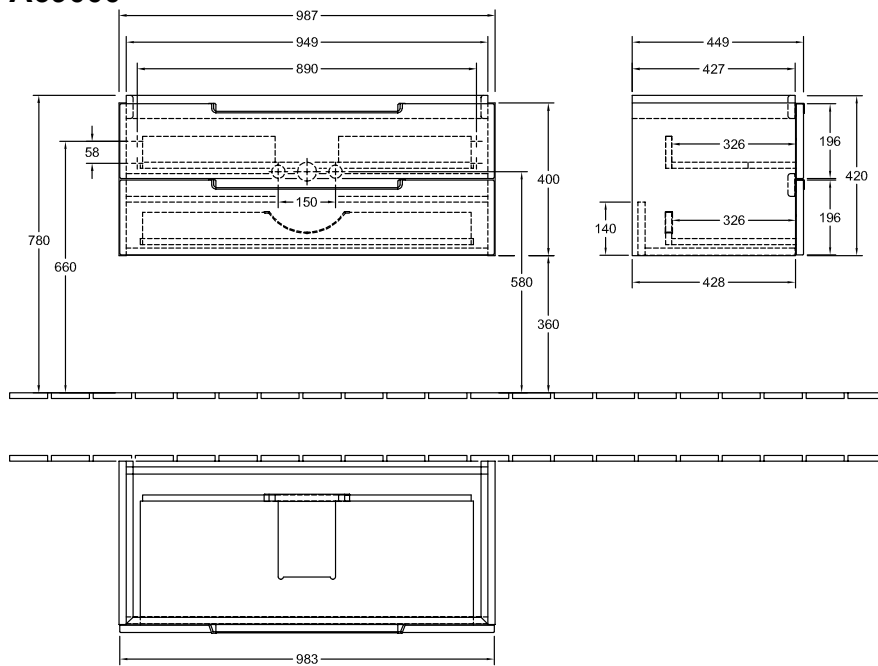

TECHNICAL DRAWINGS

A69000