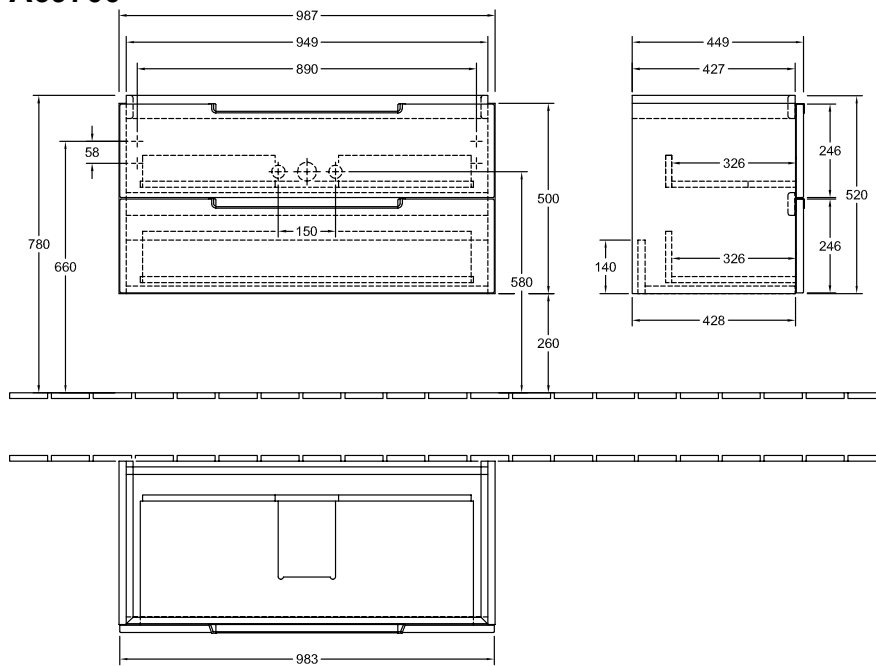

#### 1 . POSITION

<b>Model</b>	<b>A69700</b>
Collection	Subway 2.0
PROJECTS	DESIGN
Width	987 mm
Height	520 mm
Depth	449 mm
Weight	42 kg
description	fastening set included Handles: handle matt silver-coloured Equipped with: 1 x Accessories package 2, 2 pull-out compartments For combination with: vanity washbasins Subway 2.0 7175 A0/A1
Installation	wall-mounted
Specification texts	Subway 2.0; Vanity unit; Size: 987 x 520 x 449 mm; wall-mounted; fastening set included; Equipped with: 1 x Accessories package 2, 2 pull-out compartments; For combination with: vanity washbasins Subway 2.0 7175 A0/A1; Handles: handle matt silver-coloured

TECHNICAL DRAWINGS

**A69700**

TECHNICAL DRAWINGS

**A69700**