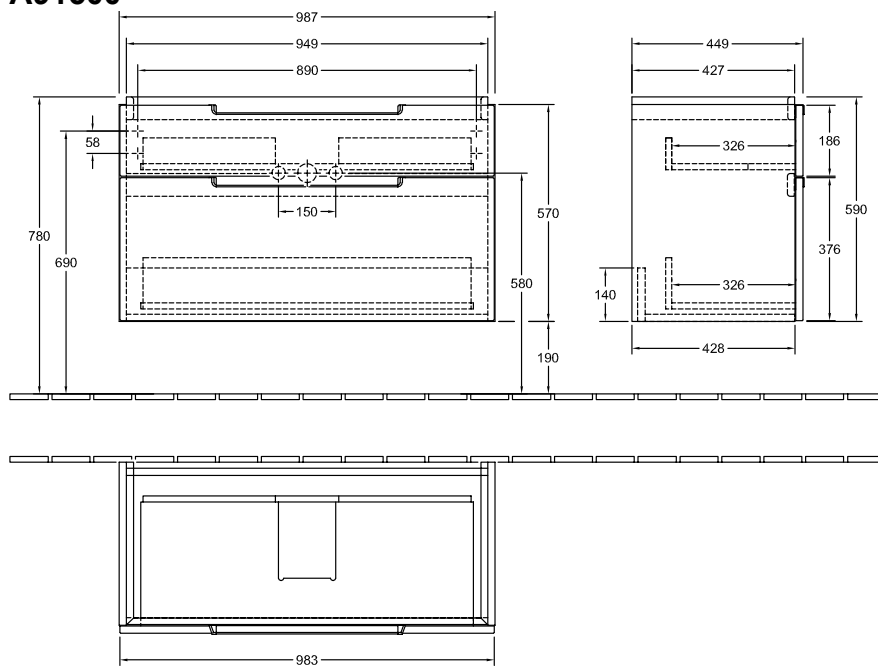

#### 1. POSITION

<b>Model</b>	<b>A91500</b>
Collection	Subway 2.0
PROJECTS	DESIGN
Width	987 mm
Height	590 mm
Depth	449 mm
Weight	42 kg
description	fastening set included Handles: handle matt silver-coloured Equipped with: 1 x Accessories package 2, 2 pull-out compartments For combination with: vanity washbasins Subway 2.0 7175 A0/A1
Installation	wall-mounted
Specification texts	Subway 2.0; Vanity unit; Size: 987 x 590 x 449 mm; wall-mounted; fastening set included; Equipped with: 1 x Accessories package 2, 2 pull-out compartments; For combination with: vanity washbasins Subway 2.0 7175 A0/A1; Handles: handle matt silver-coloured

Villeroy & Boch  
1748

PROJECTS

TECHNICAL DRAWINGS

**A91500**

TECHNICAL DRAWINGS

**A91500**