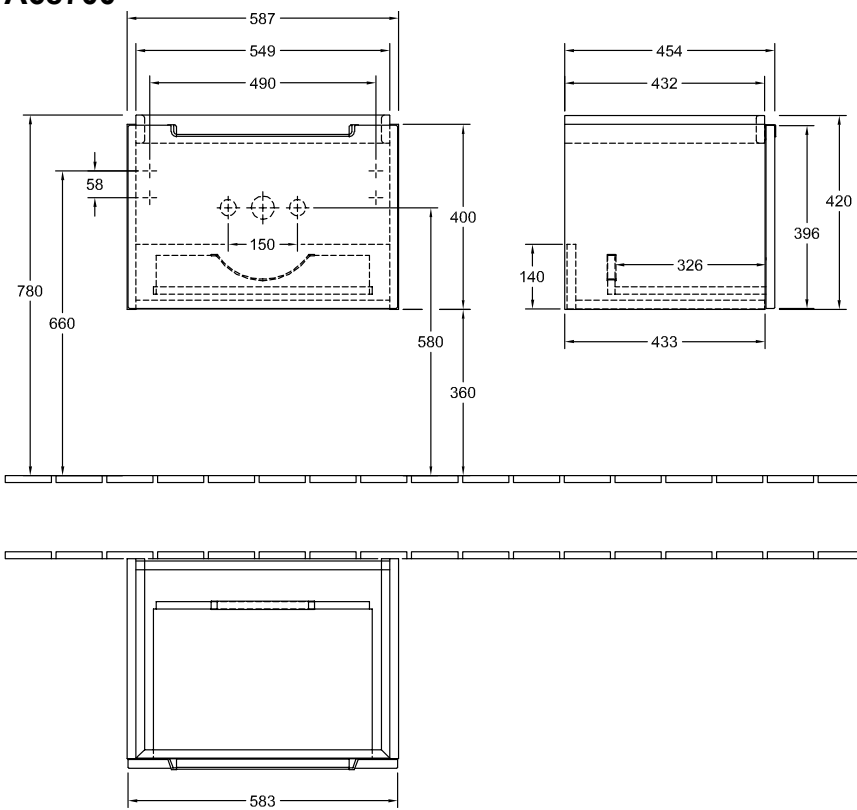

#### 1 . POSITION

<b>Model</b>	<b>A68700</b>
Collection	Subway 2.0
PROJECTS	DESIGN
Width	587 mm
Height	420 mm
Depth	454 mm
Weight	22 kg
description	fastening set included Handles: handle matt silver-coloured Equipped with: 1 accessory box L, 1 pull-out compartment For combination with: washbasins Subway 2.0 7113 F0/F1/F2
Installation	wall-mounted
Specification texts	Subway 2.0; Vanity unit; Size: 587 x 420 x 454 mm; wall-mounted; fastening set included; Equipped with: 1 accessory box L, 1 pull-out compartment; For combination with: washbasins Subway 2.0 7113 F0/F1/F2; Handles: handle matt silver-coloured

TECHNICAL DRAWINGS

**A68700**

TECHNICAL DRAWINGS

**A68700**