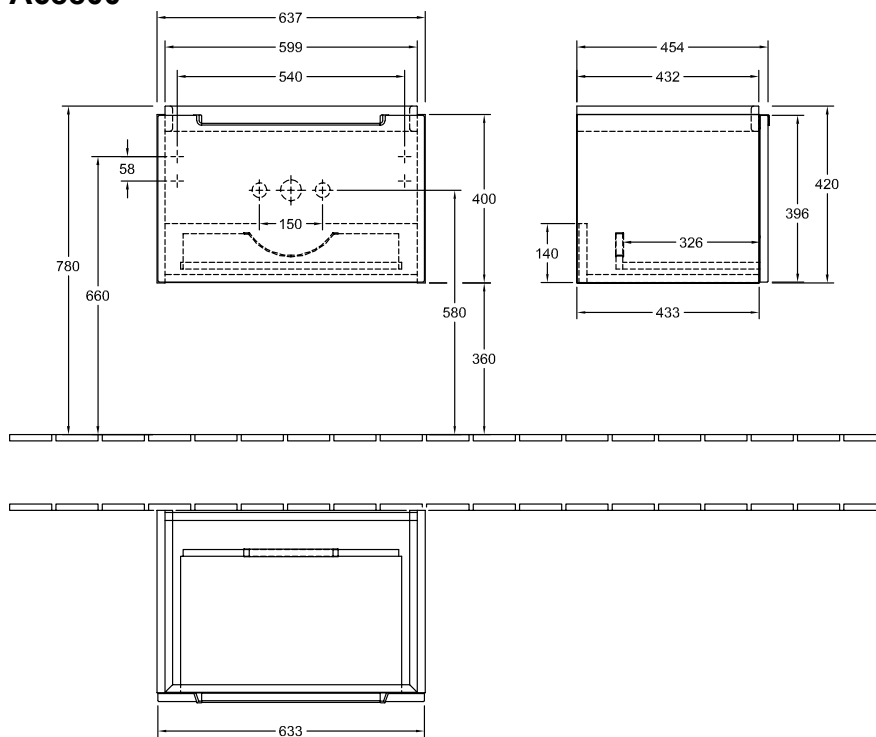

VANITY UNIT FOR WASHBASIN SUBWAY 2.0

PRODUCT INFORMATION

1. POSITION

Model	A68800
Collection	Subway 2.0
PROJECTS	DESIGN
Width	637 mm
Height	420 mm
Depth	454 mm
Weight	23 kg
description	fastening set included Handles: handle matt silver-coloured Equipped with: 1 accessory box L, 1 pull-out compartment For combination with: washbasins Subway 2.0 7113 FA/FB/FC
Installation	wall-mounted
Specification texts	Subway 2.0; Vanity unit; Size: 637 x 420 x 454 mm; wall-mounted; fastening set included; Equipped with: 1 accessory box L, 1 pull-out compartment; For combination with: washbasins Subway 2.0 7113 FA/FB/FC; Handles: handle matt silver-coloured

Villeroy & Boch
1748

PROJECTS

TECHNICAL DRAWINGS

A68800

TECHNICAL DRAWINGS

A68800