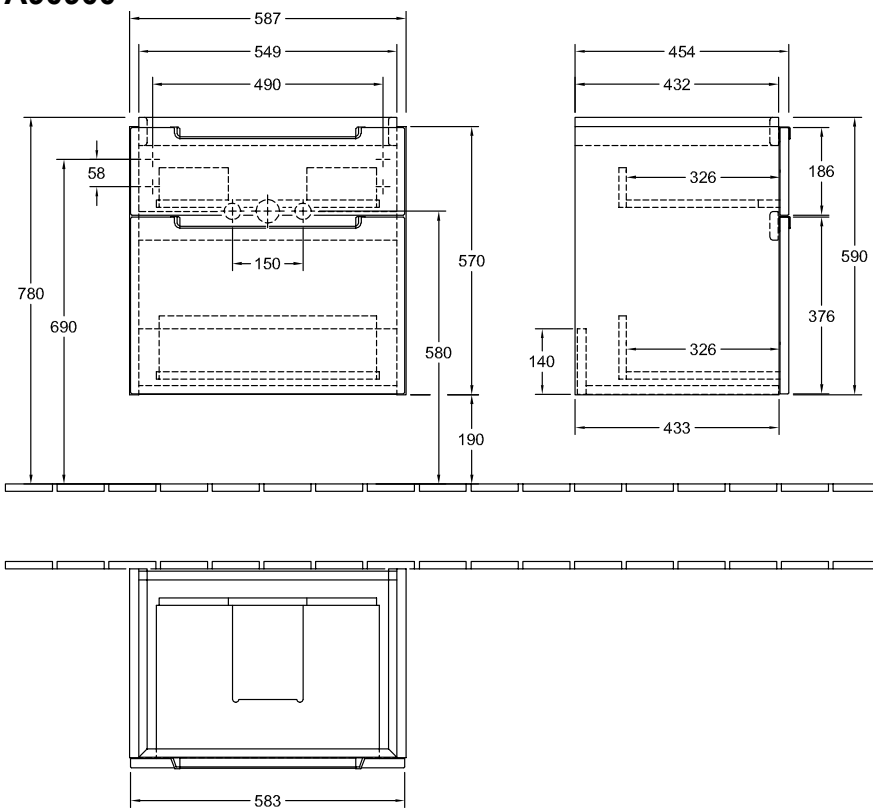

VANITY UNIT FOR WASHBASIN SUBWAY 2.0

PRODUCT INFORMATION

1. POSITION

Model	A90900
Collection	Subway 2.0
PROJECTS	DESIGN
Width	587 mm
Height	590 mm
Depth	454 mm
Weight	22 kg
description	fastening set included Handles: handle matt silver-coloured Equipped with: 1 accessory box L, 2 pull-out compartments For combination with: washbasins Subway 2.0 7113 F0/F1/F2
Installation	wall-mounted
Specification texts	Subway 2.0; Vanity unit; Size: 587 x 590 x 454 mm; wall-mounted; fastening set included; Equipped with: 1 accessory box L, 2 pull-out compartments; For combination with: washbasins Subway 2.0 7113 F0/F1/F2; Handles: handle matt silver-coloured

TECHNICAL DRAWINGS

A90900

TECHNICAL DRAWINGS

A90900