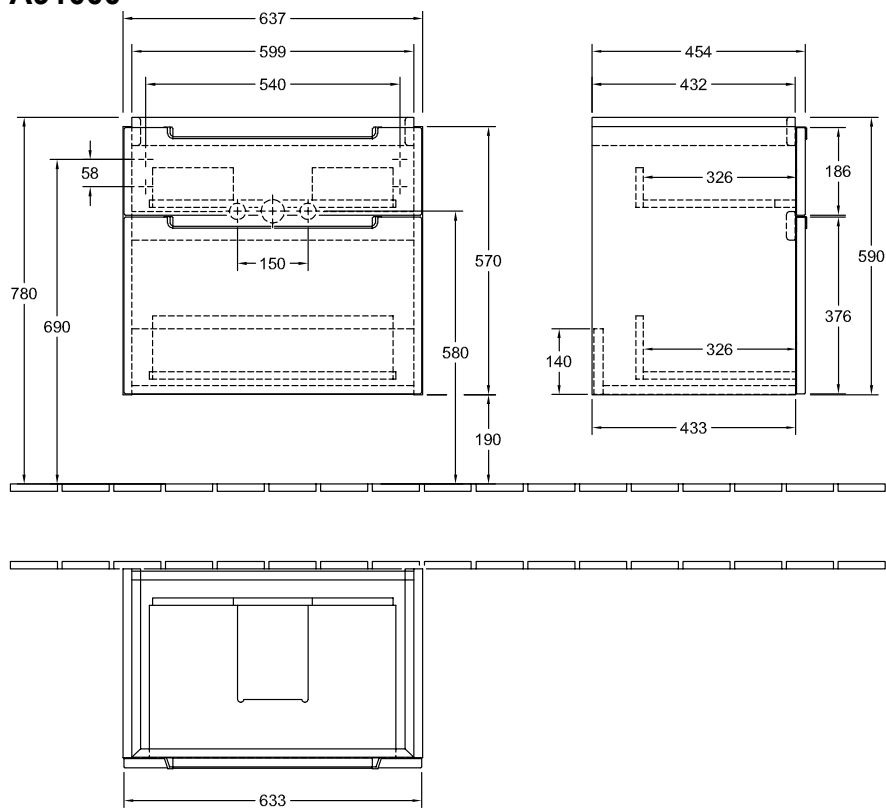

VANITY UNIT FOR WASHBASIN SUBWAY 2.0

PRODUCT INFORMATION

1 . POSITION

Model	A91000
Collection	Subway 2.0
PROJECTS	DESIGN
Width	637 mm
Height	590 mm
Depth	454 mm
Weight	23 kg
description	Wood fastening set included Handles: handle matt silver-coloured Equipped with: 1 accessory box L, 2 pull-out compartments For combination with: washbasins Subway 2.0 7113 FA/FB/FC
Installation	wall-mounted
material	Wood
Specification texts	Subway 2.0; Vanity unit; Wood; Size: 637 x 590 x 454 mm; wall-mounted; fastening set included; Equipped with: 1 accessory box L, 2 pull-out compartments; For combination with: washbasins Subway 2.0 7113 FA/FB/FC; Handles: handle matt silver-coloured

Villeroy & Boch
1748

PROJECTS

TECHNICAL DRAWINGS

A91000

TECHNICAL DRAWINGS

A91000