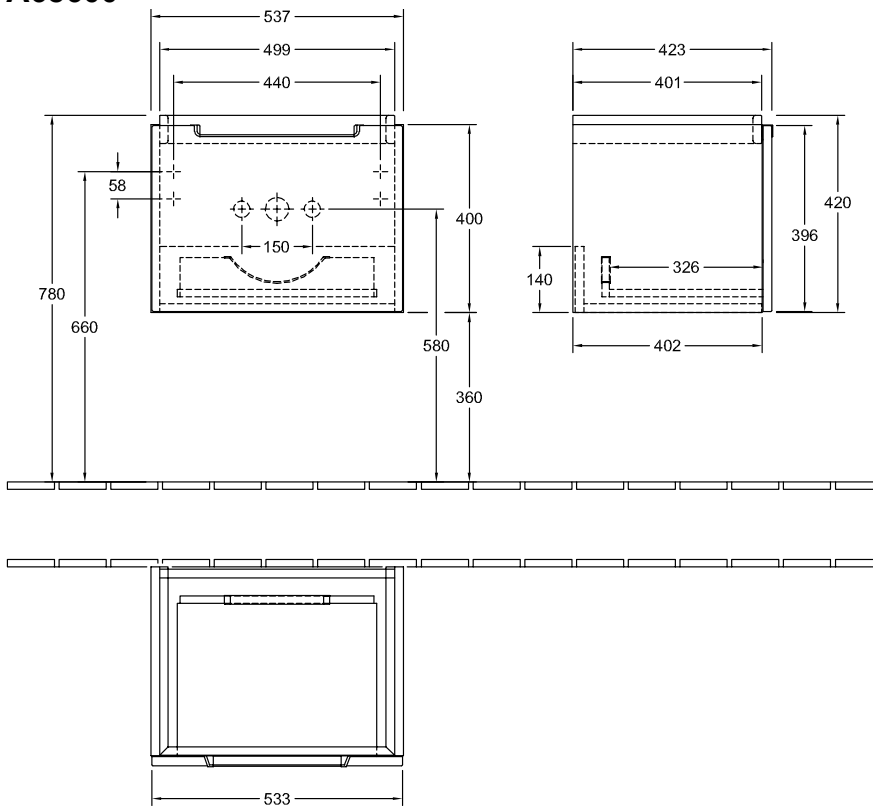

VANITY UNIT FOR WASHBASIN SUBWAY 2.0

PRODUCT INFORMATION

1 . POSITION

Model	A68600
Collection	Subway 2.0
PROJECTS	DESIGN
Width	537 mm
Height	420 mm
Depth	423 mm
Weight	20 kg
description	fastening set included Handles: handle matt silver-coloured Equipped with: 1 accessory box L, 1 pull-out compartment For combination with: washbasins Subway 2.0 7113 F5/F6/F7
Installation	wall-mounted
Specification texts	Subway 2.0; Vanity unit; Size: 537 x 420 x 423 mm; wall-mounted; fastening set included; Equipped with: 1 accessory box L, 1 pull-out compartment; For combination with: washbasins Subway 2.0 7113 F5/F6/F7; Handles: handle matt silver-coloured

TECHNICAL DRAWINGS

A68600

TECHNICAL DRAWINGS

A68600