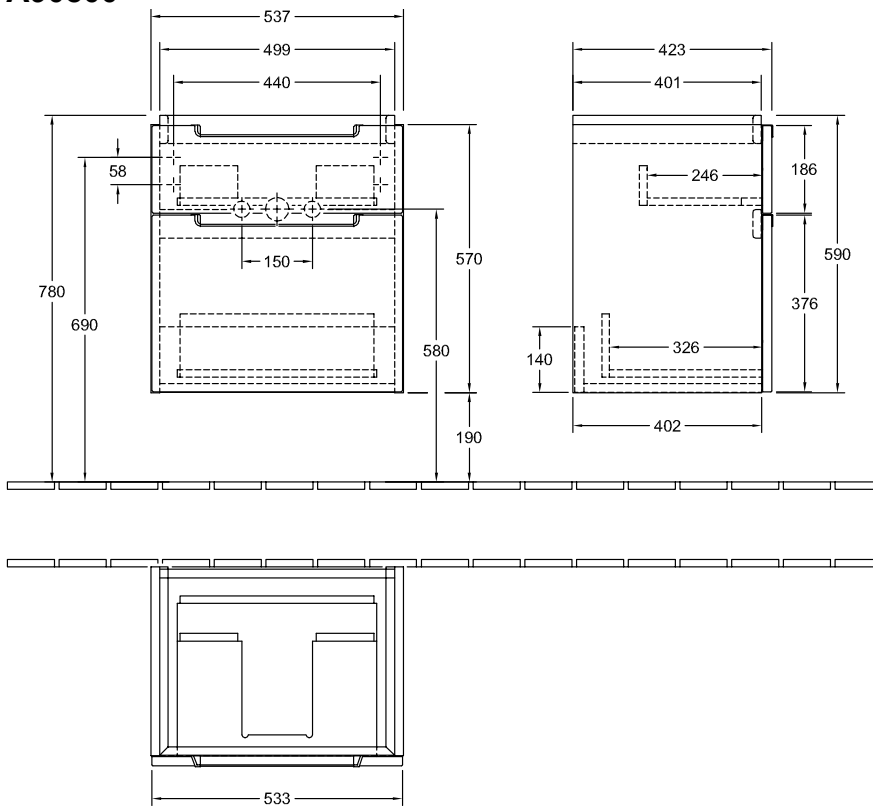

VANITY UNIT FOR WASHBASIN SUBWAY 2.0

PRODUCT INFORMATION

1 . POSITION

Model	A90800
Collection	Subway 2.0
PROJECTS	DESIGN
Width	537 mm
Height	590 mm
Depth	423 mm
Weight	20 kg
description	fastening set included Handles: handle matt silver-coloured Equipped with: 1 accessory box L, 2 pull-out compartments For combination with: washbasins Subway 2.0 7113 F5/F6/F7
Installation	wall-mounted
Specification texts	Subway 2.0; Vanity unit; Size: 537 x 590 x 423 mm; wall-mounted; fastening set included; Equipped with: 1 accessory box L, 2 pull-out compartments; For combination with: washbasins Subway 2.0 7113 F5/F6/F7; Handles: handle matt silver-coloured

TECHNICAL DRAWINGS

A90800

TECHNICAL DRAWINGS

A90800