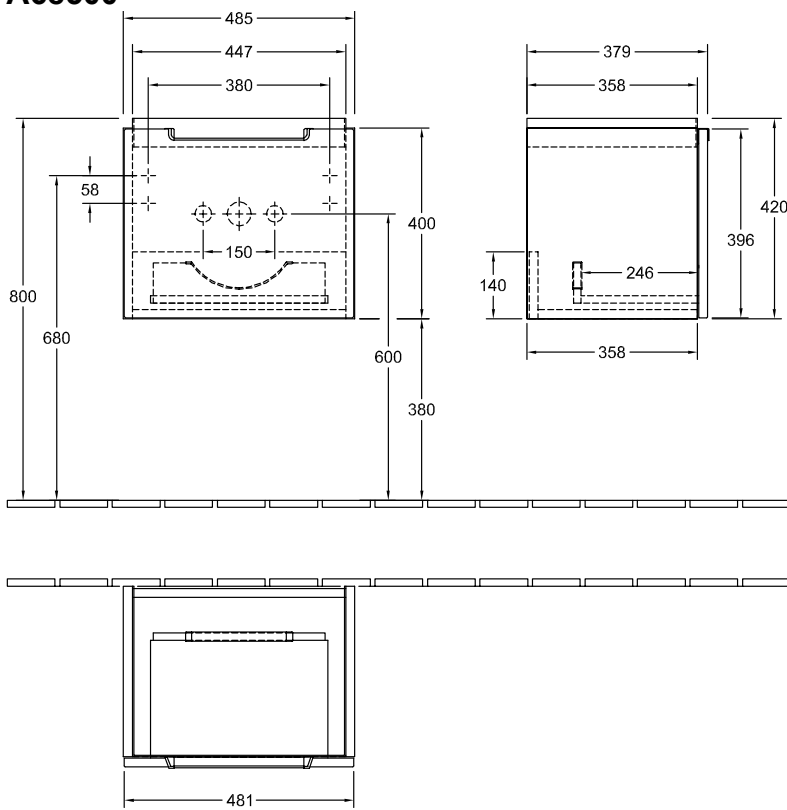

VANITY UNIT FOR WASHBASIN SUBWAY 2.0

PRODUCT INFORMATION

1. POSITION

Model	A68500
Collection	Subway 2.0
PROJECTS	DESIGN
Width	485 mm
Height	420 mm
Depth	380 mm
Weight	17 kg
description	fastening set included Handles: handle matt silver-coloured Equipped with: 1 accessory box L, 1 pull-out compartment For combination with: handwashbasin Subway 2.0 7315 F0
Installation	wall-mounted
Specification texts	Subway 2.0; Vanity unit; Size: 485 x 420 x 380 mm; wall-mounted; fastening set included; Equipped with: 1 accessory box L, 1 pull-out compartment; For combination with: handwashbasin Subway 2.0 7315 F0; Handles: handle matt silver-coloured

Villeroy & Boch
1748

PROJECTS

TECHNICAL DRAWINGS

A68500

TECHNICAL DRAWINGS

A68500