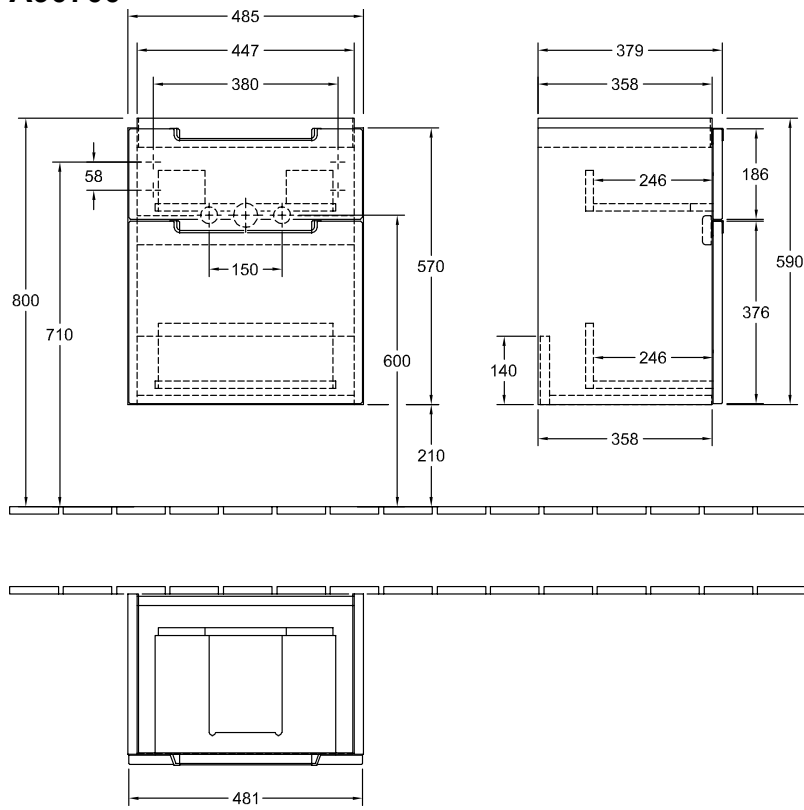

VANITY UNIT FOR WASHBASIN SUBWAY 2.0

PRODUCT INFORMATION

1. POSITION

Model	A90700
Collection	Subway 2.0
PROJECTS	DESIGN
Width	485 mm
Height	590 mm
Depth	380 mm
Weight	17 kg
description	fastening set included Handles: handle matt silver-coloured Equipped with: 1 accessory box L, 2 pull-out compartments For combination with: handwashbasin Subway 2.0 7315 F0
Installation	wall-mounted
Specification texts	Subway 2.0; Vanity unit; Size: 485 x 590 x 380 mm; wall-mounted; fastening set included; Equipped with: 1 accessory box L, 2 pull-out compartments; For combination with: handwashbasin Subway 2.0 7315 F0; Handles: handle matt silver-coloured

TECHNICAL DRAWINGS

A90700

TECHNICAL DRAWINGS

A90700