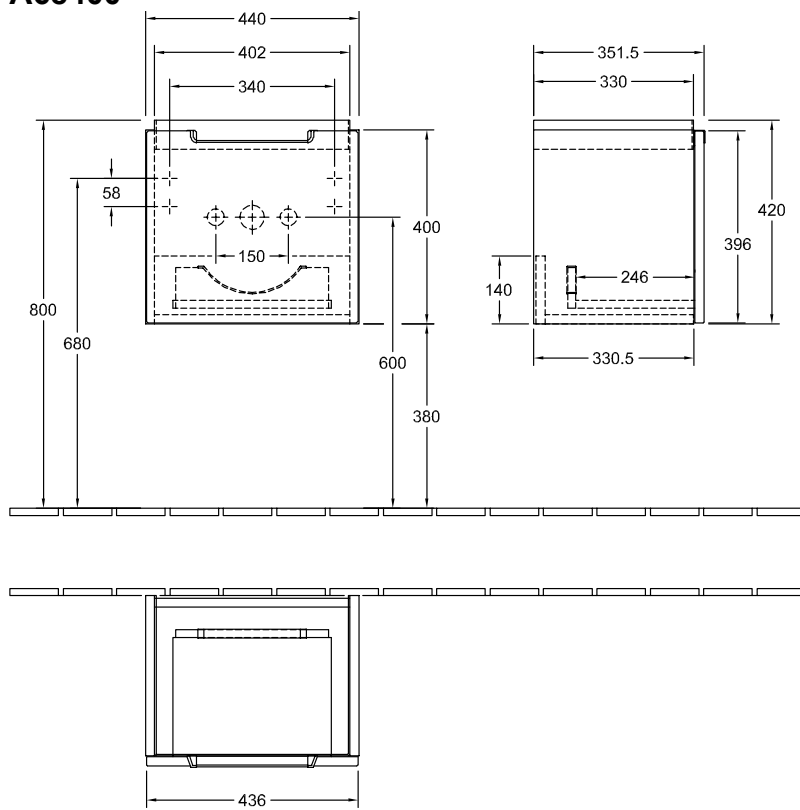

VANITY UNIT FOR WASHBASIN SUBWAY 2.0

PRODUCT INFORMATION

1. POSITION

Model	A68400
Collection	Subway 2.0
PROJECTS	DESIGN
Width	440 mm
Height	420 mm
Depth	352 mm
Weight	14 kg
description	fastening set included Handles: handle matt silver-coloured Equipped with: 1 accessory box L, 1 pull-out compartment For combination with: handwashbasin Subway 2.0 7315 F5
Installation	wall-mounted
Specification texts	Subway 2.0; Vanity unit; Size: 440 x 420 x 352 mm; wall-mounted; fastening set included; Equipped with: 1 accessory box L, 1 pull-out compartment; For combination with: handwashbasin Subway 2.0 7315 F5; Handles: handle matt silver-coloured

TECHNICAL DRAWINGS

A68400

TECHNICAL DRAWINGS

A68400