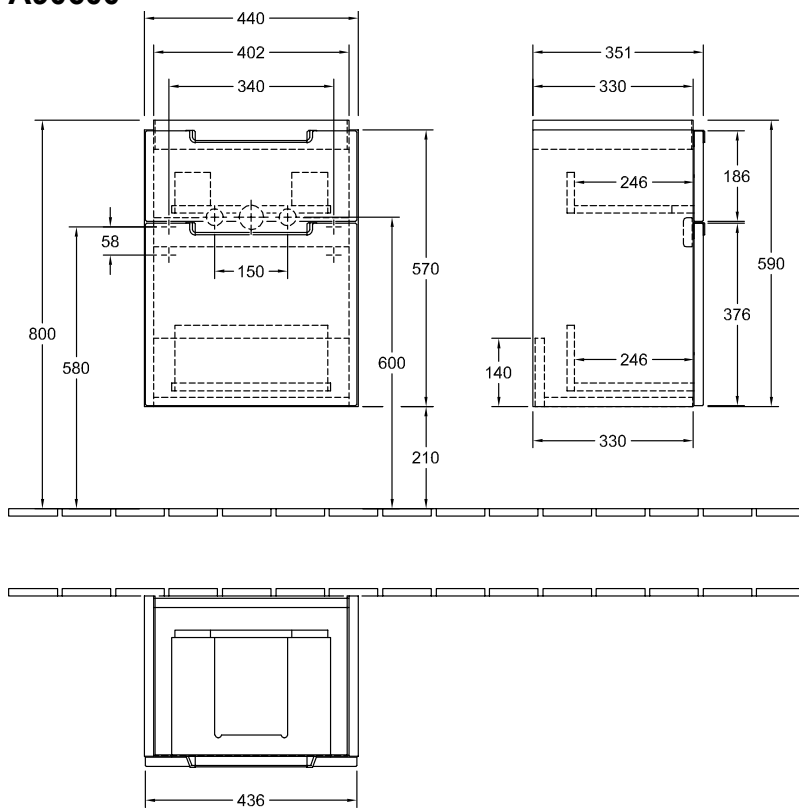

VANITY UNIT FOR WASHBASIN SUBWAY 2.0

PRODUCT INFORMATION

1. POSITION

Model	A90600
Collection	Subway 2.0
PROJECTS	DESIGN
Width	440 mm
Height	590 mm
Depth	352 mm
Weight	14 kg
description	fastening set included Handles: handle matt silver-coloured Equipped with: 1 accessory box L, 2 pull-out compartments For combination with: handwashbasin Subway 2.0 7315 F5
Installation	wall-mounted
Specification texts	Subway 2.0; Vanity unit; Size: 440 x 590 x 352 mm; wall-mounted; fastening set included; Equipped with: 1 accessory box L, 2 pull-out compartments; For combination with: handwashbasin Subway 2.0 7315 F5; Handles: handle matt silver-coloured

TECHNICAL DRAWINGS

A90600

TECHNICAL DRAWINGS

A90600