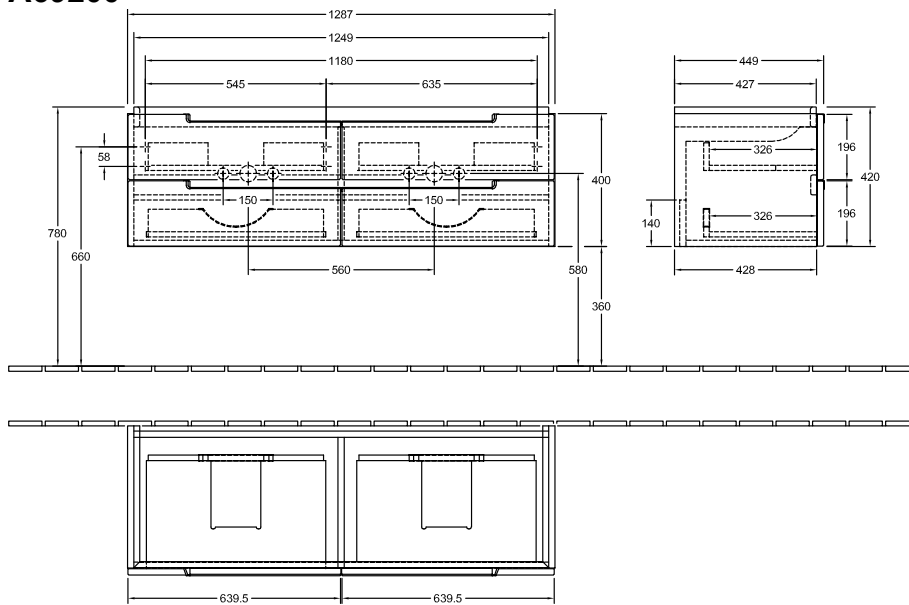

VANITY UNIT FOR WASHBASIN SUBWAY 2.0

PRODUCT INFORMATION

1 . POSITION

Model	A69200
Collection	Subway 2.0
PROJECTS	DESIGN
Width	1287 mm
Height	420 mm
Depth	449 mm
Weight	48 kg
description	fastening set included Handles: handle matt silver-coloured Equipped with: 1 x Accessories package 2, 4 pull-out compartments For combination with: double vanity washbasins Subway 2.0 7175 D0/D1
Installation	wall-mounted
Specification texts	Subway 2.0; Vanity unit; Size: 1287 x 420 x 449 mm; wall-mounted; fastening set included; Equipped with: 1 x Accessories package 2, 4 pull-out compartments; For combination with: double vanity washbasins Subway 2.0 7175 D0/D1; Handles: handle matt silver-coloured

Villeroy & Boch
1748

PROJECTS

TECHNICAL DRAWINGS

A69200

TECHNICAL DRAWINGS

A69200