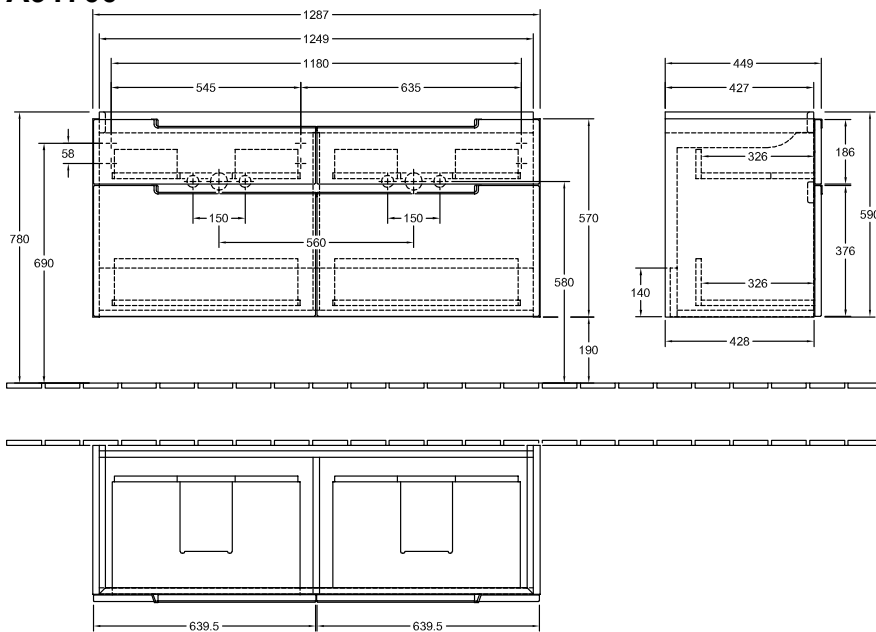

VANITY UNIT FOR WASHBASIN SUBWAY 2.0

PRODUCT INFORMATION

1 . POSITION

Model	A91700
Collection	Subway 2.0
PROJECTS	DESIGN
Width	1287 mm
Height	590 mm
Depth	449 mm
Weight	54 kg
description	fastening set included Handles: handle matt silver-coloured Equipped with: 1 x Accessories package 2, 4 pull-out compartments For combination with: double vanity washbasins Subway 2.0 7175 D0/ D1
Installation	wall-mounted
Specification texts	Subway 2.0; Vanity unit; Size: 1287 x 590 x 449 mm; wall-mounted; fastening set included; Equipped with: 1 x Accessories package 2, 4 pull-out compartments; For combination with: double vanity washbasins Subway 2.0 7175 D0/ D1; Handles: handle matt silver-coloured

TECHNICAL DRAWINGS

A91700

TECHNICAL DRAWINGS

A91700