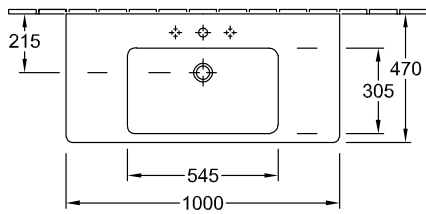

TECHNICAL DRAWINGS

71751G