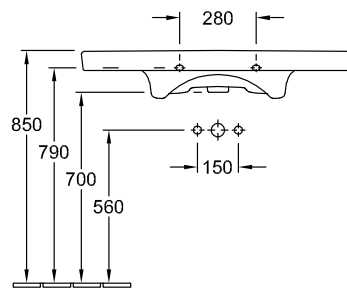

TECHNICAL DRAWINGS

71751G