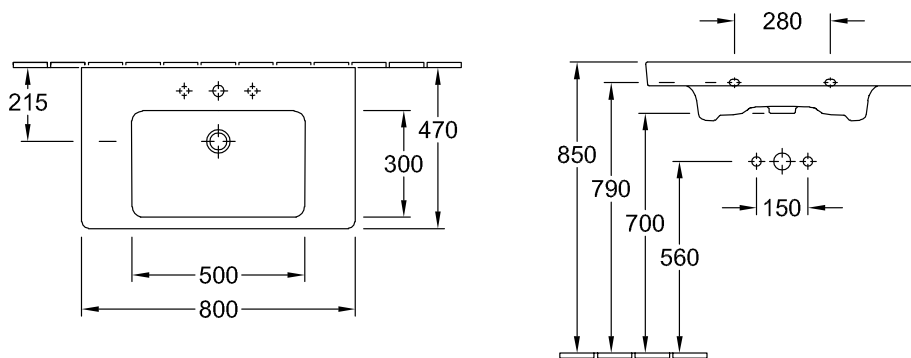

TECHNICAL DRAWINGS

71758G