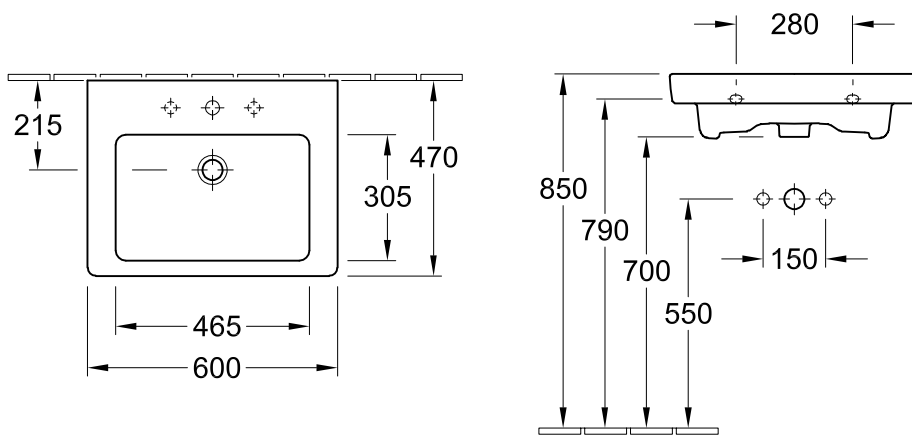

TECHNICAL DRAWINGS

7113F0