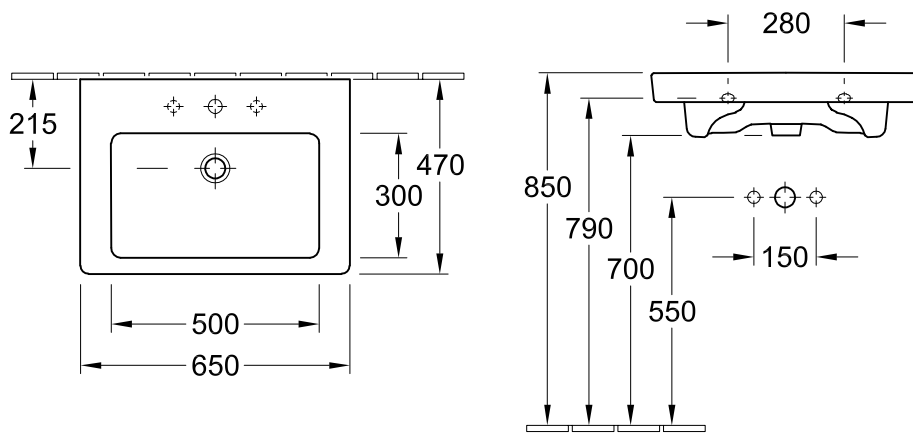

TECHNICAL DRAWINGS

7113FA