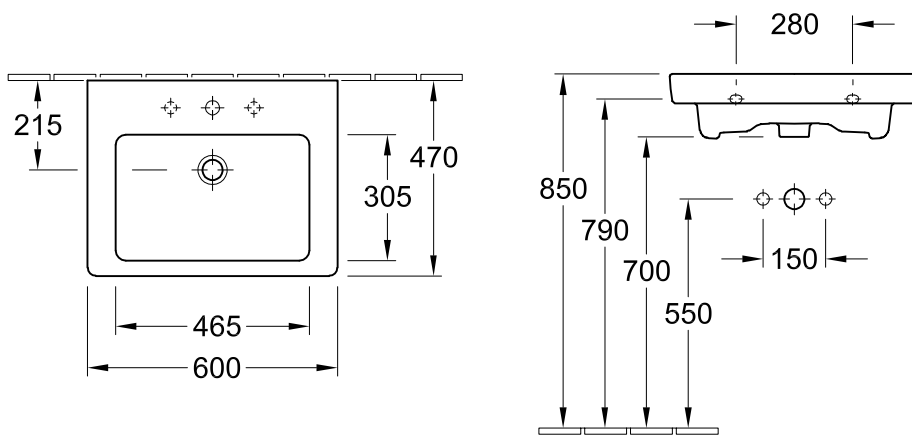

TECHNICAL DRAWINGS

71136G