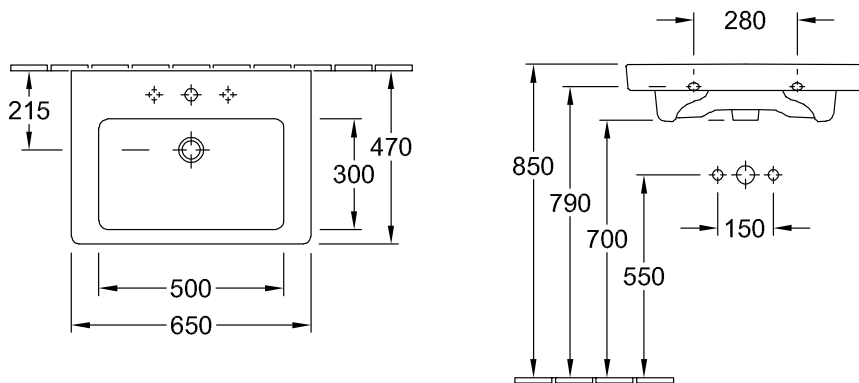

TECHNICAL DRAWINGS

7113KG