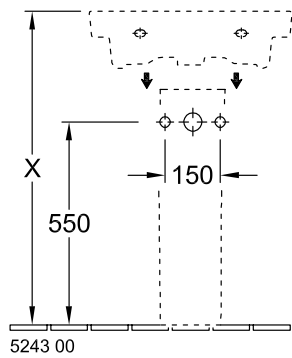

WASHBASIN SUBWAY 2.0

PRODUCT INFORMATION

1 . POSITION

Model	711355
Collection	Subway 2.0
PROJECTS	DESIGN
Width	550 mm
Depth	440 mm
Weight	16,67 kg
description	Sanitary porcelain Also available in CeramicPlus fastening with 2 screws M10x120 mm
Tap fitting / Tap hole remark	suitable for 3-hole tap fittings, central tap hole punched out
Overflow remark	with overflow
material	Sanitary porcelain
Specification texts	Subway 2.0; Washbasin; Sanitary porcelain; Size: 550 x 440 mm; Angular; suitable for 3-hole tap fittings, central tap hole punched out; with overflow; fastening with 2 screws M10x120 mm

TECHNICAL DRAWINGS

711355