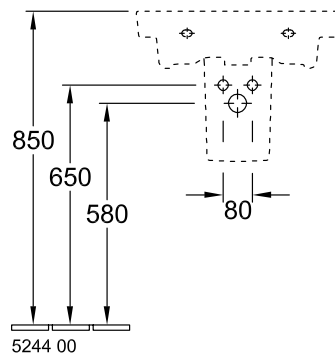

WASHBASIN SUBWAY 2.0

PRODUCT INFORMATION

1 . POSITION

Model	711355
Collection	Subway 2.0
PROJECTS	DESIGN
Width	550 mm
Depth	440 mm
Weight	16,67 kg
description	Sanitary porcelain Also available in CeramicPlus fastening with 2 screws M10x120 mm
Tap fitting / Tap hole remark	suitable for 3-hole tap fittings, central tap hole punched out
Overflow remark	with overflow
material	Sanitary porcelain
Specification texts	Subway 2.0; Washbasin; Sanitary porcelain; Size: 550 x 440 mm; Angular; suitable for 3-hole tap fittings, central tap hole punched out; with overflow; fastening with 2 screws M10x120 mm

TECHNICAL DRAWINGS

711355