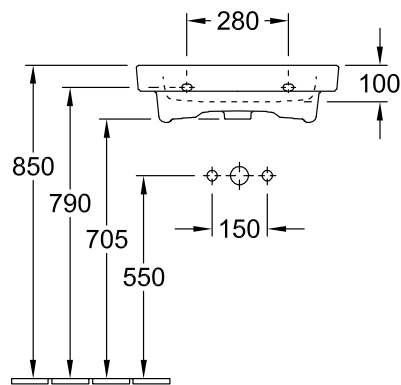

WASHBASIN SUBWAY 2.0

PRODUCT INFORMATION

1 . POSITION

Model	711355
Collection	Subway 2.0
PROJECTS	DESIGN
Width	550 mm
Depth	440 mm
Weight	16,67 kg
description	Sanitary porcelain Also available in CeramicPlus fastening with 2 screws M10x120 mm
Tap fitting / Tap hole remark	suitable for 3-hole tap fittings, central tap hole punched out
Overflow remark	with overflow
material	Sanitary porcelain
Specification texts	Subway 2.0; Washbasin; Sanitary porcelain; Size: 550 x 440 mm; Angular; suitable for 3-hole tap fittings, central tap hole punched out; with overflow; fastening with 2 screws M10x120 mm

TECHNICAL DRAWINGS

711355