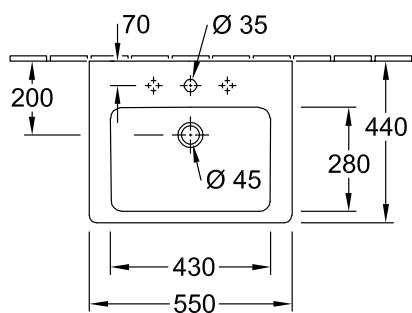

WASHBASIN SUBWAY 2.0

PRODUCT INFORMATION

1 . POSITION

Model	711355
Collection	Subway 2.0
PROJECTS	DESIGN
Width	550 mm
Depth	440 mm
Weight	16,67 kg
description	Sanitary porcelain Also available in CeramicPlus fastening with 2 screws M10x120 mm
Tap fitting / Tap hole remark	suitable for 3-hole tap fittings, central tap hole punched out
Overflow remark	with overflow
material	Sanitary porcelain
Specification texts	Subway 2.0; Washbasin; Sanitary porcelain; Size: 550 x 440 mm; Angular; suitable for 3-hole tap fittings, central tap hole punched out; with overflow; fastening with 2 screws M10x120 mm

TECHNICAL DRAWINGS

711355