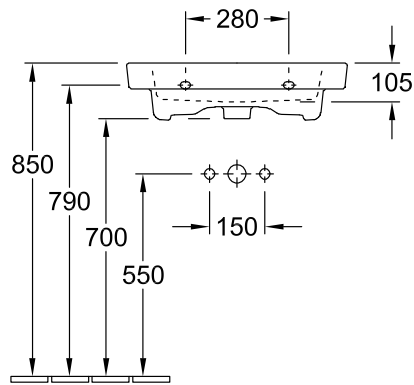

WASHBASIN SUBWAY 2.0

PRODUCT INFORMATION

1 . POSITION

Model	711360
Collection	Subway 2.0
PROJECTS	DESIGN
Width	600 mm
Depth	470 mm
Weight	17,8 kg
description	Sanitary porcelain Also available in CeramicPlus fastening with 2 screws M10x120 mm
Tap fitting / Tap hole remark	suitable for 3-hole tap fittings, central tap hole punched out
Overflow remark	with overflow
material	Sanitary porcelain
Specification texts	Subway 2.0; Washbasin; Sanitary porcelain; Size: 600 x 470 mm; Angular; suitable for 3-hole tap fittings, central tap hole punched out; with overflow; fastening with 2 screws M10x120 mm

COLOURS

White Alpin	71136001	4047289993148
White Alpin CeramicPlus	711360R1	4047289993155
Star White CeramicPlus	711360R2	4047289993162
Pergamon CeramicPlus	711360R3	4047289993179

TECHNICAL DRAWINGS

711360

TECHNICAL DRAWINGS

711360