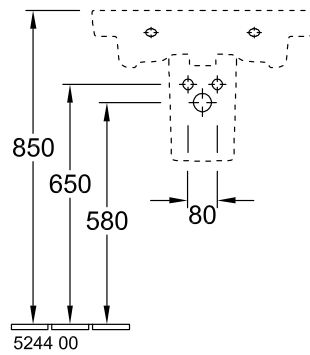

WASHBASIN SUBWAY 2.0

PRODUCT INFORMATION

1 . POSITION

Model	711360
Collection	Subway 2.0
PROJECTS	DESIGN
Width	600 mm
Depth	470 mm
Weight	17,8 kg
description	Sanitary porcelain Also available in CeramicPlus fastening with 2 screws M10x120 mm
Tap fitting / Tap hole remark	suitable for 3-hole tap fittings, central tap hole punched out
Overflow remark	with overflow
material	Sanitary porcelain
Specification texts	Subway 2.0; Washbasin; Sanitary porcelain; Size: 600 x 470 mm; Angular; suitable for 3-hole tap fittings, central tap hole punched out; with overflow; fastening with 2 screws M10x120 mm

TECHNICAL DRAWINGS

711360