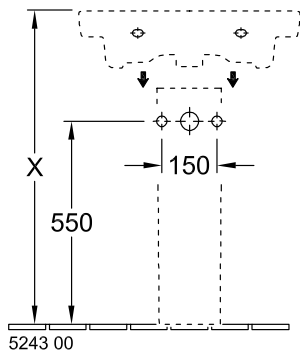

WASHBASIN SUBWAY 2.0

PRODUCT INFORMATION

1 . POSITION

Model	711360
Collection	Subway 2.0
PROJECTS	DESIGN
Width	600 mm
Depth	470 mm
Weight	17,8 kg
description	Sanitary porcelain Also available in CeramicPlus fastening with 2 screws M10x120 mm
Tap fitting / Tap hole remark	suitable for 3-hole tap fittings, central tap hole punched out
Overflow remark	with overflow
material	Sanitary porcelain
Specification texts	Subway 2.0; Washbasin; Sanitary porcelain; Size: 600 x 470 mm; Angular; suitable for 3-hole tap fittings, central tap hole punched out; with overflow; fastening with 2 screws M10x120 mm

TECHNICAL DRAWINGS

711360