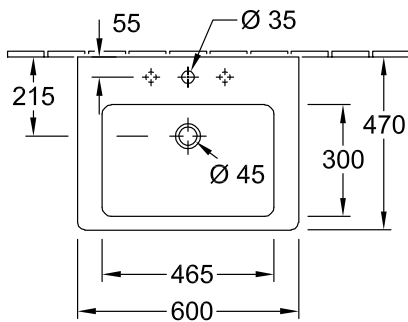

WASHBASIN SUBWAY 2.0

PRODUCT INFORMATION

1 . POSITION

Model	711360
Collection	Subway 2.0
PROJECTS	DESIGN
Width	600 mm
Depth	470 mm
Weight	17,8 kg
description	Sanitary porcelain Also available in CeramicPlus fastening with 2 screws M10x120 mm
Tap fitting / Tap hole remark	suitable for 3-hole tap fittings, central tap hole punched out
Overflow remark	with overflow
material	Sanitary porcelain
Specification texts	Subway 2.0; Washbasin; Sanitary porcelain; Size: 600 x 470 mm; Angular; suitable for 3-hole tap fittings, central tap hole punched out; with overflow; fastening with 2 screws M10x120 mm

TECHNICAL DRAWINGS

711360