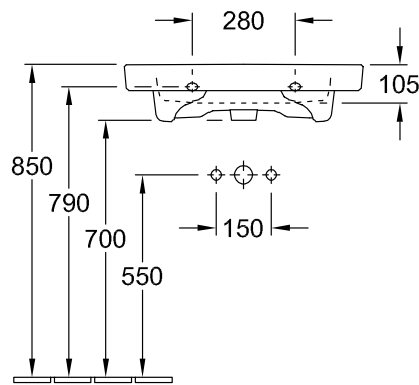

WASHBASIN SUBWAY 2.0

PRODUCT INFORMATION

1 . POSITION

Model	711365
Collection	Subway 2.0
PROJECTS	DESIGN
Width	650 mm
Depth	470 mm
Weight	21,31 kg
description	Sanitary porcelain Also available in CeramicPlus fastening with 2 screws M10x120 mm
Tap fitting / Tap hole remark	suitable for 3-hole tap fittings, central tap hole punched out
Overflow remark	with overflow
material	Sanitary porcelain
Specification texts	Subway 2.0; Washbasin; Sanitary porcelain; Size: 650 x 470 mm; Angular; suitable for 3-hole tap fittings, central tap hole punched out; with overflow; fastening with 2 screws M10x120 mm

TECHNICAL DRAWINGS

711365