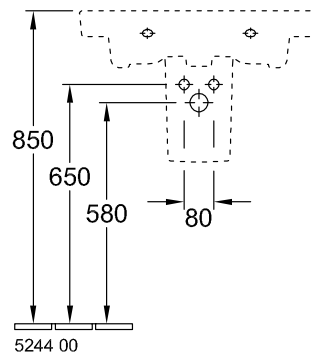

WASHBASIN SUBWAY 2.0

PRODUCT INFORMATION

1 . POSITION

Model	711365
Collection	Subway 2.0
PROJECTS	DESIGN
Width	650 mm
Depth	470 mm
Weight	21,31 kg
description	Sanitary porcelain Also available in CeramicPlus fastening with 2 screws M10x120 mm
Tap fitting / Tap hole remark	suitable for 3-hole tap fittings, central tap hole punched out
Overflow remark	with overflow
material	Sanitary porcelain
Specification texts	Subway 2.0; Washbasin; Sanitary porcelain; Size: 650 x 470 mm; Angular; suitable for 3-hole tap fittings, central tap hole punched out; with overflow; fastening with 2 screws M10x120 mm

COLOURS

White Alpin CeramicPlus	711365R1	4047289975991
Star White CeramicPlus	711365R2	4047289976004
Pergamon CeramicPlus	711365R3	4047289976011
White Alpin	71136501	4051202284763

TECHNICAL DRAWINGS

711365

TECHNICAL DRAWINGS

711365