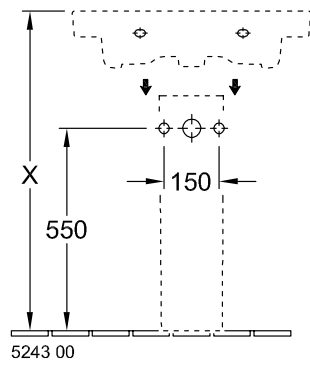

WASHBASIN SUBWAY 2.0

PRODUCT INFORMATION

1 . POSITION

Model	711365
Collection	Subway 2.0
PROJECTS	DESIGN
Width	650 mm
Depth	470 mm
Weight	21,31 kg
description	Sanitary porcelain Also available in CeramicPlus fastening with 2 screws M10x120 mm
Tap fitting / Tap hole remark	suitable for 3-hole tap fittings, central tap hole punched out
Overflow remark	with overflow
material	Sanitary porcelain
Specification texts	Subway 2.0; Washbasin; Sanitary porcelain; Size: 650 x 470 mm; Angular; suitable for 3-hole tap fittings, central tap hole punched out; with overflow; fastening with 2 screws M10x120 mm

TECHNICAL DRAWINGS

711365