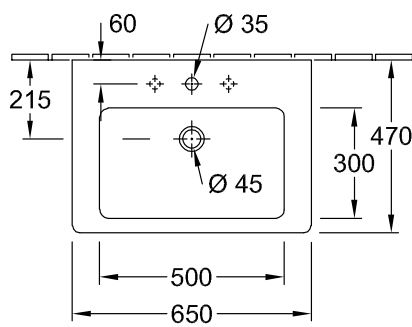

TECHNICAL DRAWINGS

711365