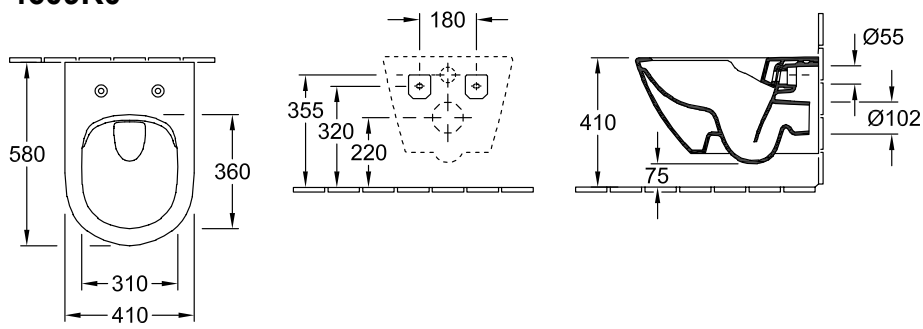

WALL-MOUNTED WC SUBWAY 2.0

PRODUCT INFORMATION

1. POSITION

Model	4609R0
Collection	Subway 2.0
PROJECTS	DESIGN
Width	410 mm
Depth	580 mm
Weight	28,5 kg
description	DirectFlush Sanitary porcelain Also available in CeramicPlus not suitable for installation with flush valves incl. fastening set "SupraFix compact" with water-saving AQUAREDUCT® system: flush volume 3 / 4,5 litres
Flush volume	3 / 4,5 l
Installation	wall-mounted
Outlet	horizontal outlet
material	Sanitary porcelain
Leed	4
Specification texts	Subway 2.0; Washdown WC Comfort, rimless; DirectFlush; Sanitary porcelain; Size: 410 x 580 mm; Oval; wall-mounted; not suitable for installation with flush valves; Flush volume: 3 / 4,5 l; Leed: 4; incl. fastening set "SupraFix compact"; with water- saving AQUAREDUCT® system: flush volume 3 / 4,5 litres; horizontal outlet

COLOURS

White Alpin	4609R001	4051202478841
White Alpin CeramicPlus	4609R0R1	4051202478858

TECHNICAL DRAWINGS

4609R0

TECHNICAL DRAWINGS

4609R0