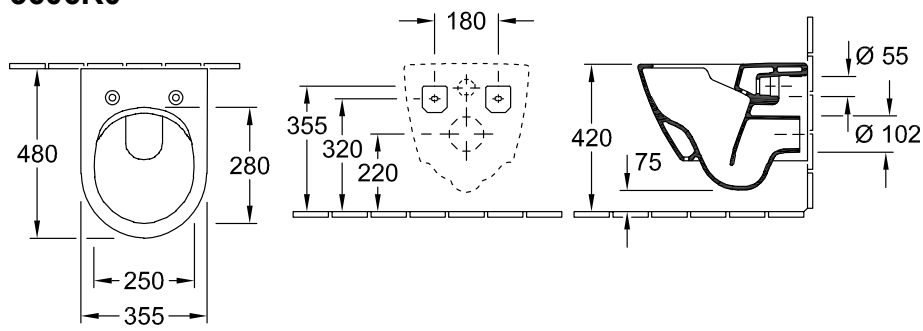

WALL-MOUNTED WC SUBWAY 2.0

PRODUCT INFORMATION

1. POSITION

Model	5606R0
Collection	Subway 2.0
PROJECTS	DESIGN
Width	355 mm
Depth	480 mm
Weight	22,95 kg
description	DirectFlush Sanitary porcelain Also available in CeramicPlus not suitable for installation with flush valves incl. fastening set "SupraFix compact" with water-saving AQUAREDUCT® system: flush volume 3 / 4,5 litres
Flush volume	3 / 4,5 l
Installation	wall-mounted
Outlet	horizontal outlet
material	Sanitary porcelain
Leed	4
Specification texts	Subway 2.0; Washdown WC Compact, rimless; DirectFlush; Sanitary porcelain; Size: 355 x 480 mm; wall-mounted; not suitable for installation with flush valves; Flush volume: 3 / 4,5 l; Leed: 4; incl. fastening set "SupraFix compact"; with water-saving AQUAREDUCT® system: flush volume 3 / 4,5 litres; horizontal outlet

COLOURS

White Alpin	5606R001	4051202346171
White Alpin CeramicPlus	5606R0R1	4051202346188
Star White CeramicPlus	5606R0R2	4051202346195
Pergamon CeramicPlus	5606R0R3	4051202346300

TECHNICAL DRAWINGS

5606R0

TECHNICAL DRAWINGS

5606R0