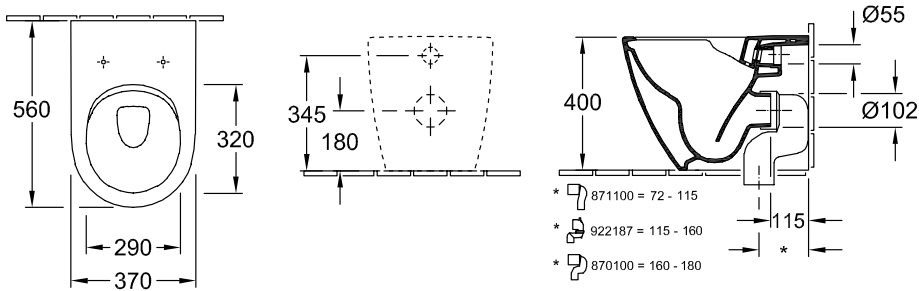

FLOOR-STANDING WC SUBWAY 2.0

PRODUCT INFORMATION

1. POSITION

Model	5602R0
Collection	Subway 2.0
PROJECTS	DESIGN
Width	370 mm
Depth	560 mm
Weight	29,1 kg
description	DirectFlush Sanitary porcelain Also available in CeramicPlus not suitable for installation with flush valves with fastening set for concealed fastening with water-saving AQUAREDUCT® system: flush volume 3 / 4,5 litres vertical outlet possible with Vario drainbend
Flush volume	3 / 4,5 l
Installation	floor-standing, back to wall
Outlet	horizontal outlet
material	Sanitary porcelain
Leed	4
Specification texts	Subway 2.0; Washdown WC, rimless; DirectFlush; Sanitary porcelain; Size: 370 x 560 mm; floor-standing, back to wall; not suitable for installation with flush valves; Flush volume: 3 / 4,5 l; Leed: 4; with fastening set for concealed fastening; with water-saving AQUAREDUCT® system: flush volume 3 / 4,5 litres; horizontal outlet; vertical outlet possible with Vario drainbend

TECHNICAL DRAWINGS

5602R0