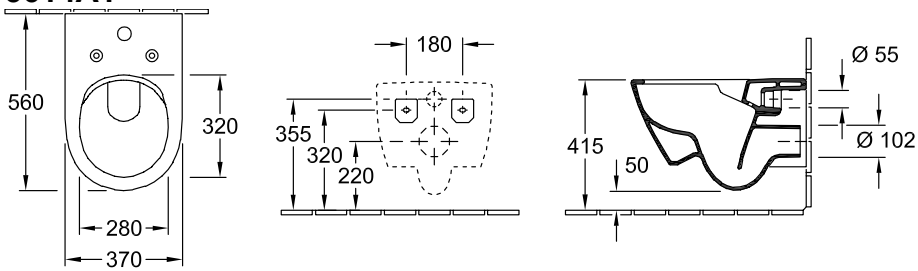

TECHNICAL DRAWINGS

5614A1