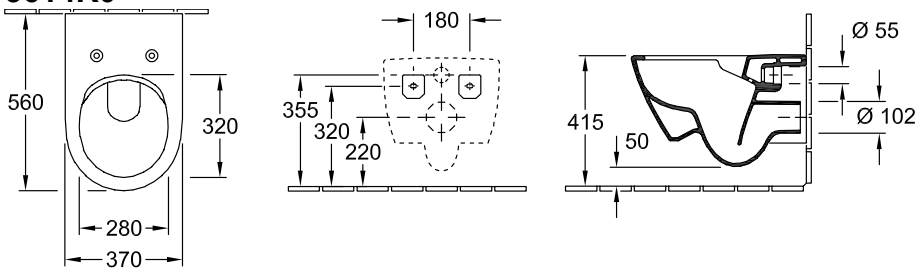

TECHNICAL DRAWINGS

5614R0