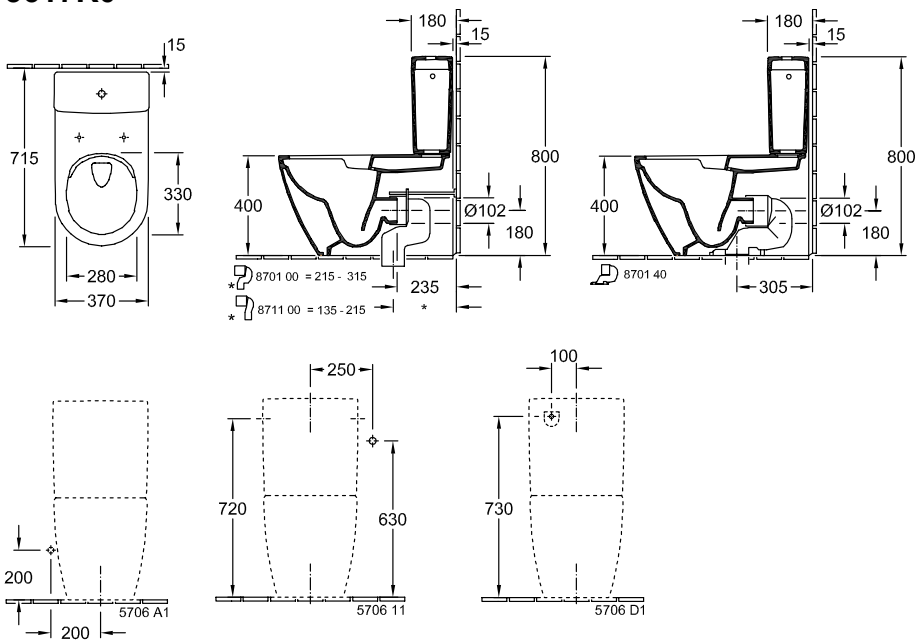

FLOOR-STANDING CLOSE-COUPLED WC-SUITES SUBWAY 2.0

PRODUCT INFORMATION

1. POSITION

Model	5617R0
Collection	Subway 2.0
PROJECTS	DESIGN
Width	370 mm
Depth	700 mm
Weight	36,9 kg
description	DirectFlush Sanitary porcelain Also available in CeramicPlus not suitable for installation with flush valves, recommendation: to be installed from the wall at: with fastening set for concealed fastening vertical outlet possible with Vario drainbend
Flush volume	3 / 4,5 l
Installation	floor-standing, back to wall
Outlet	horizontal outlet
material	Sanitary porcelain
Leed	4
Specification texts	Subway 2.0; Washdown WC for close-coupled WC-suite, rimless; DirectFlush; Sanitary porcelain; Size: 370 x 700 mm; floor-standing, back to wall; not suitable for installation with flush valves, recommendation: to be installed from the wall at; Flush volume: 3 / 4,5 l; Leed: 4; with fastening set for concealed fastening; horizontal outlet; vertical outlet possible with Vario drainbend

COLOURS

White Alpin	5617R001	4051202320706
White Alpin CeramicPlus	5617R0R1	4051202320713
Star White CeramicPlus	5617R0R2	4051202320720
Pergamon CeramicPlus	5617R0R3	4051202320737

TECHNICAL DRAWINGS

5617R0

TECHNICAL DRAWINGS

5617R0