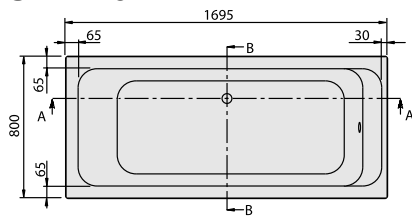

BATH ARCHITECTURA

PRODUCT INFORMATION

1. POSITION

Model	UBA178ARA2V
Collection	Architectura
PROJECTS	 PLUS
Width	800 mm
Depth	480 mm
Length	1700 mm
Weight	23 kg
description	Duo Litres incl. 1 pers: 215 Technical information:: Baths incl. anti slip are not available with whirlpool systems., Baths incl. slip resistance are only available in White alpin (01). Not included in scope of delivery:: Set of bath feet is not supplied as standard.
material	Acrylic
Specification texts	Architectura; Bath; Size: 1700 x 800 mm; Rectangular; Duo; Acrylic; Litres incl. 1 pers: 215; Not included in scope of delivery:: Set of bath feet is not supplied as standard.; Technical information:: Baths incl. anti slip are not available with whirlpool systems., Baths incl. slip resistance are only available in White alpin (01).

COLOURS

white (alpin)	UBA178ARA2V-01	4047289141822
Star White	UBA178ARA2V-96	4047289141846

TECHNICAL DRAWINGS

UBA178ARA2V

TECHNICAL DRAWINGS

UBA178ARA2V