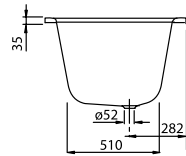

BATH ARCHITECTURA

PRODUCT INFORMATION

1. POSITION

Model	UBA178ARA2V
Collection	Architectura
PROJECTS	 PLUS
Width	800 mm
Depth	480 mm
Length	1700 mm
Weight	23 kg
description	Duo Litres incl. 1 pers: 215 Technical information:: Baths incl. anti slip are not available with whirlpool systems., Baths incl. slip resistance are only available in White alpin (01). Not included in scope of delivery:: Set of bath feet is not supplied as standard.
material	Acrylic
Specification texts	Architectura; Bath; Size: 1700 x 800 mm; Rectangular; Duo; Acrylic; Litres incl. 1 pers: 215; Not included in scope of delivery:: Set of bath feet is not supplied as standard.; Technical information:: Baths incl. anti slip are not available with whirlpool systems., Baths incl. slip resistance are only available in White alpin (01).

COLOURS

white (alpin)	UBA178ARA2V-01	4047289141822
Star White	UBA178ARA2V-96	4047289141846

TECHNICAL DRAWINGS

UBA178ARA2V

TECHNICAL DRAWINGS

UBA178ARA2V