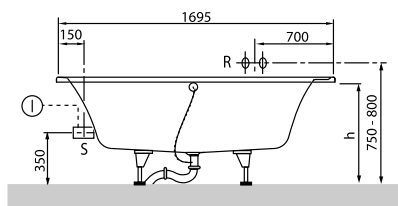

BATH ARCHITECTURA

PRODUCT INFORMATION

1. POSITION

Model	UBA178ARA2V
Collection	Architectura
PROJECTS	 PLUS
Width	800 mm
Depth	480 mm
Length	1700 mm
Weight	23 kg
description	Duo Litres incl. 1 pers: 215 Technical information:: Baths incl. anti slip are not available with whirlpool systems., Baths incl. slip resistance are only available in White alpin (01). Not included in scope of delivery:: Set of bath feet is not supplied as standard.
material	Acrylic
Specification texts	Architectura; Bath; Size: 1700 x 800 mm; Rectangular; Duo; Acrylic; Litres incl. 1 pers: 215; Not included in scope of delivery:: Set of bath feet is not supplied as standard.; Technical information:: Baths incl. anti slip are not available with whirlpool systems., Baths incl. slip resistance are only available in White alpin (01).

COLOURS

white (alpin)	UBA178ARA2V-01	4047289141822
Star White	UBA178ARA2V-96	4047289141846

TECHNICAL DRAWINGS

UBA178ARA2V

TECHNICAL DRAWINGS

UBA178ARA2V