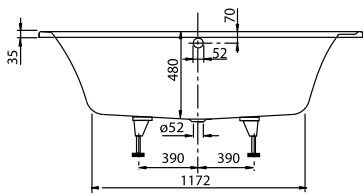

BATH ARCHITECTURA

PRODUCT INFORMATION

1. POSITION

Model	UBA178ARA2V
Collection	Architectura
PROJECTS	 PLUS
Width	800 mm
Depth	480 mm
Length	1700 mm
Weight	23 kg
description	Duo Litres incl. 1 pers: 215 Technical information:: Baths incl. anti slip are not available with whirlpool systems., Baths incl. slip resistance are only available in White alpin (01). Not included in scope of delivery:: Set of bath feet is not supplied as standard.
material	Acrylic
Specification texts	Architectura; Bath; Size: 1700 x 800 mm; Rectangular; Duo; Acrylic; Litres incl. 1 pers: 215; Not included in scope of delivery:: Set of bath feet is not supplied as standard.; Technical information:: Baths incl. anti slip are not available with whirlpool systems., Baths incl. slip resistance are only available in White alpin (01).

COLOURS

white (alpin)	UBA178ARA2V-01	4047289141822
Star White	UBA178ARA2V-96	4047289141846

TECHNICAL DRAWINGS

UBA178ARA2V

TECHNICAL DRAWINGS

UBA178ARA2V