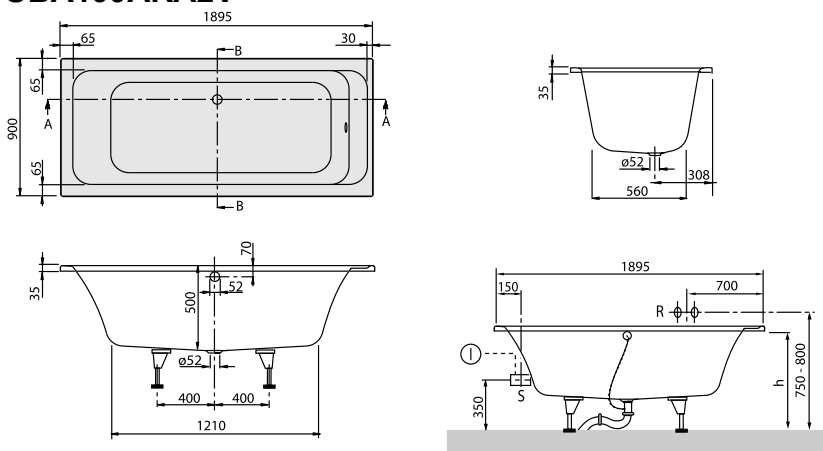

TECHNICAL DRAWINGS

UBA199ARA2V