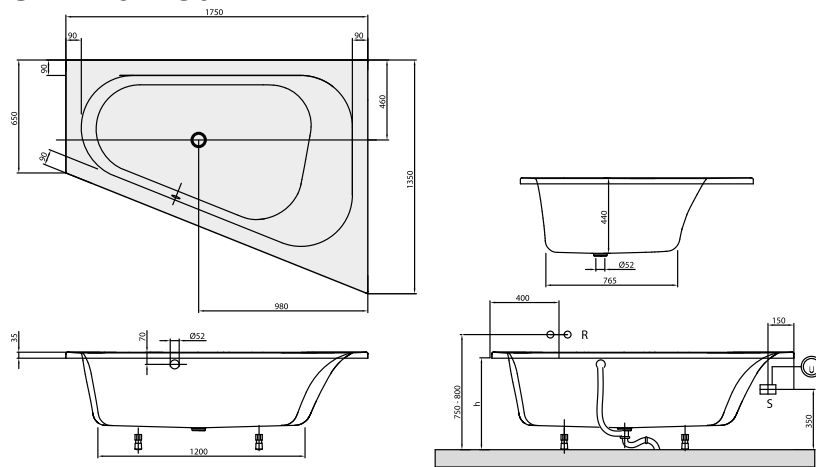

BATH LOOP & FRIENDS

PRODUCT INFORMATION

1 . POSITION

Model	UBA175LFO9REV
Collection	Loop & Friends
PROJECTS	DESIGN
Width	1350 mm
Depth	440 mm
Length	1750 mm
Weight	32 kg
description	OVAL right hand version, with oval inner form Litres incl. 1 pers: 205 Not included in scope of delivery:: Set of bath feet is not supplied as standard., Requires extended waste/overflow combination.
material	Acrylic
Specification texts	Loop & Friends; Bath; Size: 1750 x 1350 mm; Special shape; OVAL; Acrylic; right hand version, with oval inner form; Litres incl. 1 pers: 205; Not included in scope of delivery:: Set of bath feet is not supplied as standard., Requires extended waste/overflow combination.

COLOURS

white (alpin)	UBA175LFO9REV-01	4051202126216
Star White	UBA175LFO9REV-96	4051202126223

Villeroy & Boch
1748

PROJECTS

TECHNICAL DRAWINGS

UBA175LFO9REV

TECHNICAL DRAWINGS

UBA175LFO9REV