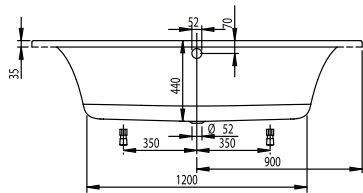

Villeroy & Boch
1748

PROJECTS

TECHNICAL DRAWINGS

UBA180LFO2V