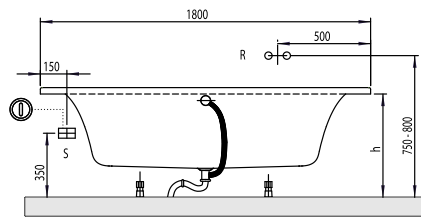

Villeroy & Boch
1748

PROJECTS

TECHNICAL DRAWINGS

UBA180LFO2V