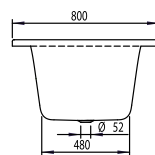

TECHNICAL DRAWINGS

UBA180LFO2V