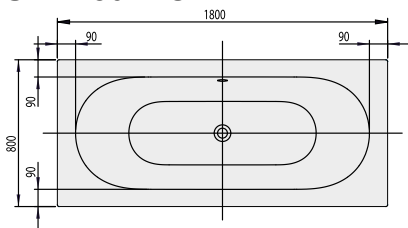

Villeroy & Boch
1748

PROJECTS

TECHNICAL DRAWINGS

UBA180LFO2V