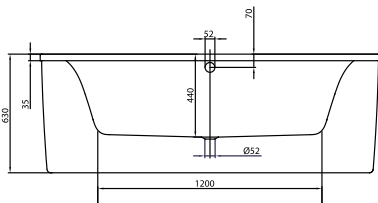

TECHNICAL DRAWINGS

UBA180LFS7PDV