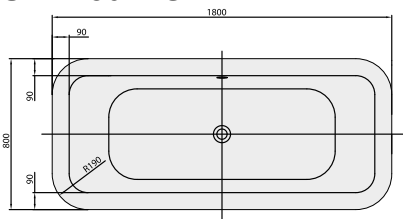

TECHNICAL DRAWINGS

UBA180LFS7PDV