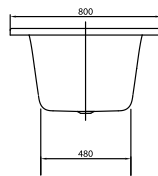

TECHNICAL DRAWINGS

UBA180LFS7PDV