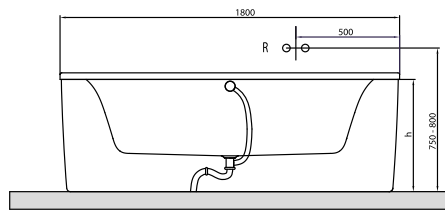

TECHNICAL DRAWINGS

UBA180LFS7PDV