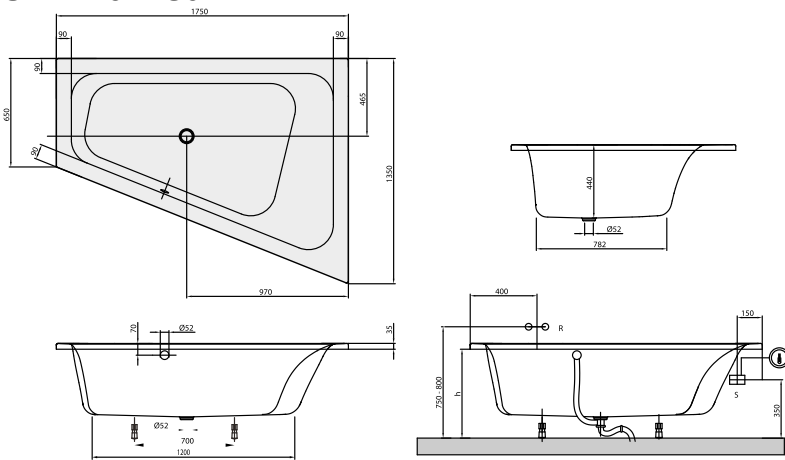

BATH LOOP & FRIENDS

PRODUCT INFORMATION

1. POSITION

| | |
|---------------------|--|
| Model | UBA175LFS9REV |
| Collection | Loop & Friends |
| PROJECTS | DESIGN |
| Width | 1350 mm |
| Depth | 440 mm |
| Length | 1750 mm |
| Weight | 32 kg |
| description | SQUARE right hand version, with square inner form Litres incl. 1 pers: 215 Not included in scope of delivery:: Set of bath feet is not supplied as standard., Requires extended waste/overflow combination. |
| material | Acrylic |
| Specification texts | Loop & Friends; Bath; Size: 1750 x 1350 mm; Special shape; SQUARE; Acrylic; right hand version, with square inner form; Litres incl. 1 pers: 215; Not included in scope of delivery:: Set of bath feet is not supplied as standard., Requires extended waste/overflow combination. |

COLOURS

| | | |
|---------------|------------------|---------------|
| white (alpin) | UBA175LFS9REV-01 | 4051202125950 |
| Star White | UBA175LFS9REV-96 | 4051202125967 |

TECHNICAL DRAWINGS

UBA175LFS9REV

TECHNICAL DRAWINGS

UBA175LFS9REV