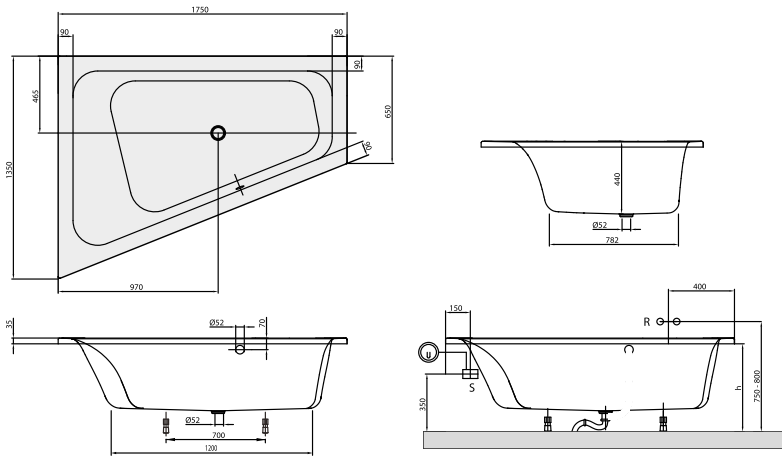

BATH LOOP & FRIENDS

PRODUCT INFORMATION

1. POSITION

| | |
|---------------------|---|
| Model | UBA175LFS9LIV |
| Collection | Loop & Friends |
| PROJECTS | DESIGN |
| Width | 1350 mm |
| Depth | 440 mm |
| Length | 1750 mm |
| Weight | 32 kg |
| description | SQUARE left hand version, with square inner form Litres incl. 1 pers: 215 Not included in scope of delivery:: Set of bath feet is not supplied as standard., Requires extended waste/overflow combination. |
| material | Acrylic |
| Specification texts | Loop & Friends; Bath; Size: 1750 x 1350 mm; Special shape; SQUARE; Acrylic; left hand version, with square inner form; Litres incl. 1 pers: 215; Not included in scope of delivery:: Set of bath feet is not supplied as standard., Requires extended waste/overflow combination. |

COLOURS

| | | |
|---------------|------------------|---------------|
| Star White | UBA175LFS9LIV-96 | 4051202125981 |
| white (alpin) | UBA175LFS9LIV-01 | 4051202125974 |

Villeroy & Boch
1748

PROJECTS

TECHNICAL DRAWINGS

UBA175LFS9LIV

TECHNICAL DRAWINGS

UBA175LFS9LIV