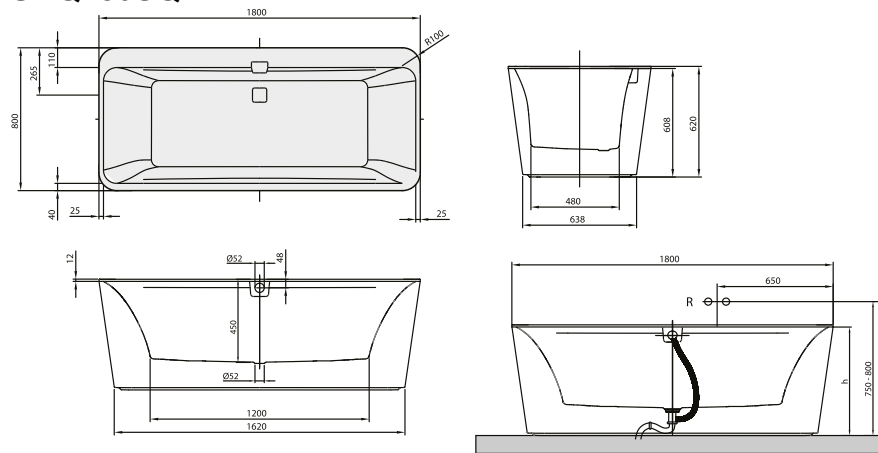

BATH SQUARO EDGE 12

PRODUCT INFORMATION

1 . POSITION

Model	UBQ180SQE7PDT1V
Collection	Squaro Edge 12
PROJECTS	 PREMIUM
Width	800 mm
Depth	450 mm
Length	1800 mm
Weight	110,4 kg
description	Duo Litres incl. 1 pers: 180 Technical information:: Whirlpool systems available on request. Including extended waste/overflow combination (chrome-plated and white)., For baths in Star White (96), we recommend the chrome-plated outlet and overflow fitting. Diameter: 52 mm incl. Quarry® panel (Graphite Noir)
material	Quaryl®
Specification texts	Squaro Edge 12; Bath; Size: 1800 x 800 mm; Freestanding; Duo; Quaryl®; Litres incl. 1 pers: 180; Including extended waste/overflow combination (chrome-plated and white)., For baths in Star White (96), we recommend the chrome-plated outlet and overflow fitting.; Diameter: 52 mm; Technical information:: Whirlpool systems available on request.

COLOURS

white (alpin) UBQ180SQE7PDT1V-01 4051202222871

Villeroy & Boch
1748

PROJECTS

TECHNICAL DRAWINGS

UBQ180SQE7PDT1V

Villeroy & Boch
1748

PROJECTS

TECHNICAL DRAWINGS

UBQ180SQE7PDT1V