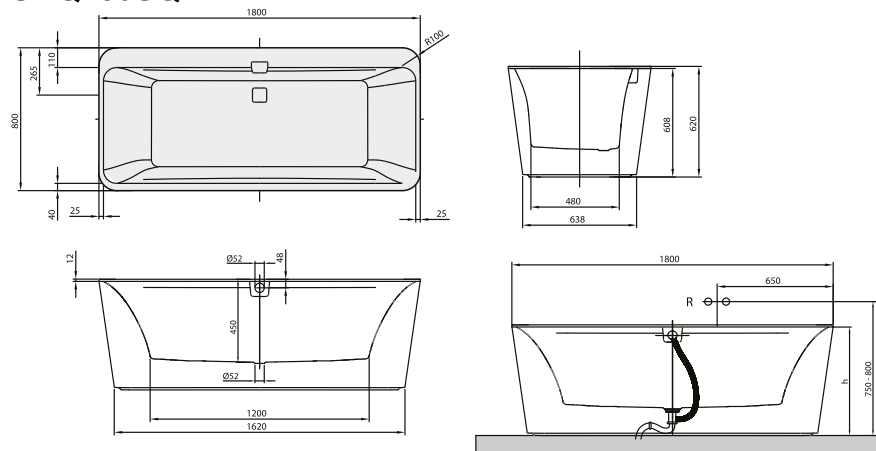

BATH SQUARO EDGE 12

PRODUCT INFORMATION

1 . POSITION

Model	UBQ180SQE7PDV
Collection	Squaro Edge 12
PROJECTS	 PREMIUM
Width	800 mm
Depth	450 mm
Length	1800 mm
Weight	110,4 kg
description	Duo Litres incl. 1 pers: 180 Technical information:: Whirlpool systems available on request. Including extended waste/overflow combination (chrome-plated and white)., For baths in Star White (96), we recommend the chrome-plated outlet and overflow fitting. Diameter: 52 mm incl. panel in the same colour as the bath
material	Quaryl®
Specification texts	Squaro Edge 12; Bath; Size: 1800 x 800 mm; Freestanding; Duo; Quaryl®; Litres incl. 1 pers: 180; Including extended waste/overflow combination (chrome-plated and white)., For baths in Star White (96), we recommend the chrome-plated outlet and overflow fitting.; Diameter: 52 mm; Technical information:: Whirlpool systems available on request.

COLOURS

white (alpin)	UBQ180SQE7PDV-01	4051202222857
Star White	UBQ180SQE7PDV-96	4051202222864

TECHNICAL DRAWINGS

UBQ180SQE7PDV

TECHNICAL DRAWINGS

UBQ180SQE7PDV