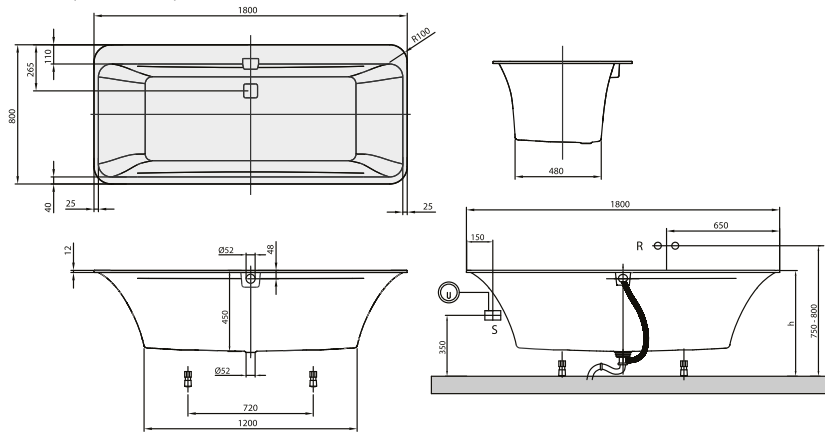

Villeroy & Boch
1748

PROJECTS

TECHNICAL DRAWINGS

UBQ180SQE7DV