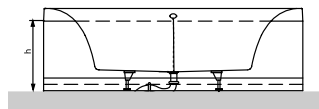

TECHNICAL DRAWINGS

UBQ145SQR3V