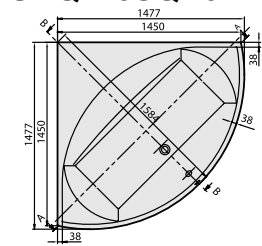

TECHNICAL DRAWINGS

UBQ145SQR3V