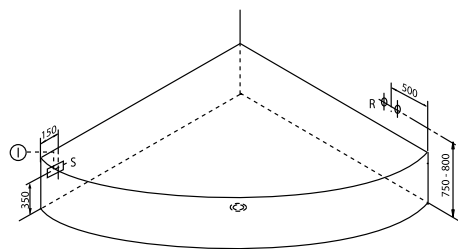

TECHNICAL DRAWINGS

UBQ145SQR3V