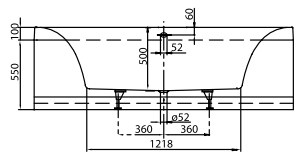

TECHNICAL DRAWINGS

UBQ145SQR3V