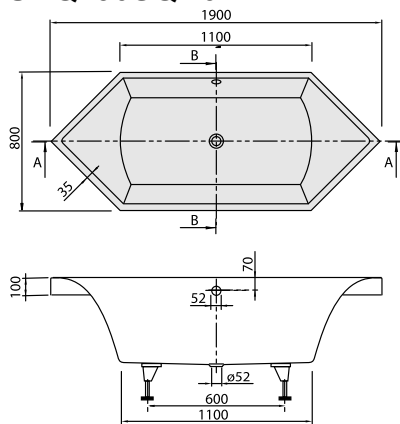

BATH SQUARO

PRODUCT INFORMATION

1 . POSITION

Model	UBQ190SQR6V
Collection	Squaro
PROJECTS	 PREMIUM
Width	800 mm
Depth	500 mm
Length	1900 mm
Weight	50,9 kg
description	Duo Litres incl. 1 pers: 185 Technical information:: In case of corner installation the diagonal dimension is 1344 mm. Set of bath feet is supplied as standard (self-adhesive), adjustable from 130 à 180 mm. Not included in scope of delivery:: Requires extended waste/overflow combination.
material	Quaryl®
Specification texts	Squaro; Bath; Size: 1900 x 800 mm; Hexagonal; Duo; Quaryl®; Litres incl. 1 pers: 185; Set of bath feet is supplied as standard (self-adhesive), adjustable from 130 à 180 mm.; Not included in scope of delivery:: Requires extended waste/overflow combination.; Technical information:: In case of corner installation the diagonal dimension is 1344 mm.

COLOURS

white (alpin)	UBQ190SQR6V-01	4047289544401
Star White	UBQ190SQR6V-96	4047289544425

Villeroy & Boch
1748

PROJECTS

TECHNICAL DRAWINGS

UBQ190SQR6V

TECHNICAL DRAWINGS

UBQ190SQR6V