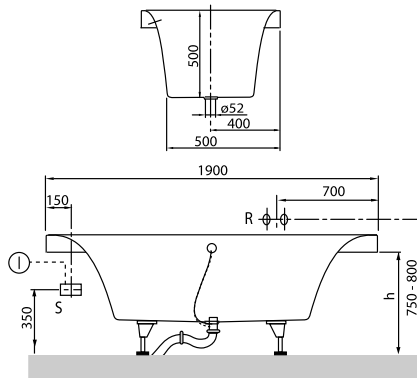

BATH SQUARO

PRODUCT INFORMATION

1 . POSITION

Model	UBQ190SQR6V
Collection	Squaro
PROJECTS	 PREMIUM
Width	800 mm
Depth	500 mm
Length	1900 mm
Weight	50,9 kg
description	Duo Litres incl. 1 pers: 185 Technical information:: In case of corner installation the diagonal dimension is 1344 mm. Set of bath feet is supplied as standard (self-adhesive), adjustable from 130 à 180 mm. Not included in scope of delivery:: Requires extended waste/overflow combination.
material	Quaryl®
Specification texts	Squaro; Bath; Size: 1900 x 800 mm; Hexagonal; Duo; Quaryl®; Litres incl. 1 pers: 185; Set of bath feet is supplied as standard (self-adhesive), adjustable from 130 à 180 mm.; Not included in scope of delivery:: Requires extended waste/overflow combination.; Technical information:: In case of corner installation the diagonal dimension is 1344 mm.

COLOURS

white (alpin)	UBQ190SQR6V-01	4047289544401
Star White	UBQ190SQR6V-96	4047289544425

Villeroy & Boch
1748

PROJECTS

TECHNICAL DRAWINGS

UBQ190SQR6V

TECHNICAL DRAWINGS

UBQ190SQR6V