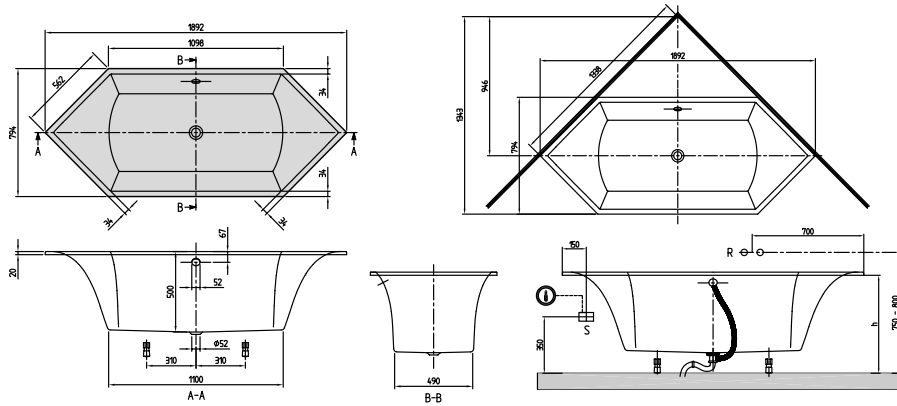

BATH SQUARO

PRODUCT INFORMATION

1 . POSITION

Model	UBQ190SQS6V
Collection	Squaro
PROJECTS	 PREMIUM
Width	794 mm
Depth	500 mm
Length	1892 mm
Weight	55 kg
description	Duo Litres incl. 1 pers: 185 Set of bath feet is supplied as standard (self-adhesive), adjustable from 130 à 180 mm. Not included in scope of delivery:: Requires extended waste/overflow combination.
material	Quaryl®
Specification texts	Squaro; Bath; Size: 1892 x 794 mm; Hexagonal; Duo; Quaryl®; Litres incl. 1 pers: 185; Set of bath feet is supplied as standard (self-adhesive), adjustable from 130 à 180 mm.; Not included in scope of delivery:: Requires extended waste/overflow combination.

COLOURS

white (alpin)	UBQ190SQS6V-01	4051202164027
Star White	UBQ190SQS6V-96	4051202164041

Villeroy & Boch
1748

PROJECTS

TECHNICAL DRAWINGS

UBQ190SQS6V

Villeroy & Boch
1748

PROJECTS