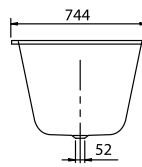

TECHNICAL DRAWINGS

UBQ170SQS2V