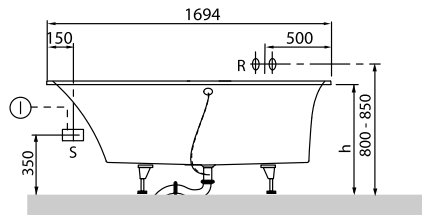

TECHNICAL DRAWINGS

UBQ170SQS2V