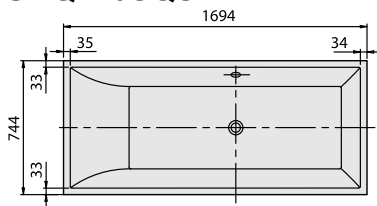

TECHNICAL DRAWINGS

UBQ170SQS2V