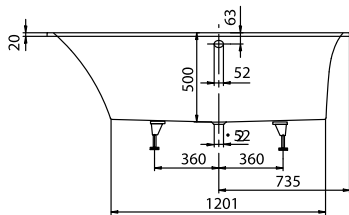

TECHNICAL DRAWINGS

UBQ170SQS2V