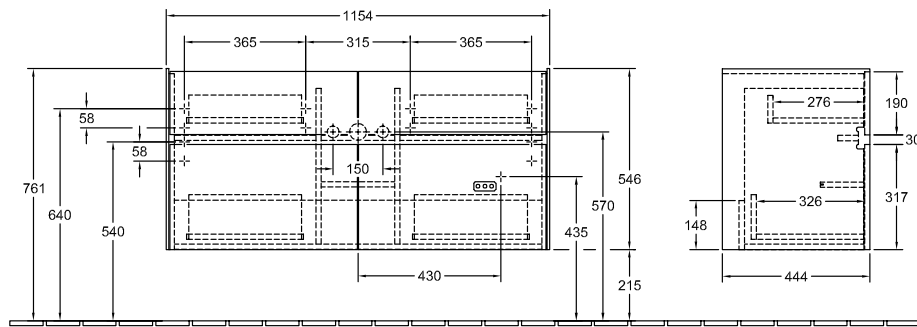

BATHROOM FURNITURE COLLARO

PRODUCT INFORMATION

1 . POSITION

Article number	C012B0FP
Article title	Villeroy & Boch Collaro Vanity unit, with lighting, 4 pull-out compartments, 1154 x 546 x 444 mm, Glossy Grey
Product designation	Vanity unit
Collection	Collaro
PROJECTS	DESIGN
Assembly / Assembly type	wall-mounted
Type of opening	4 pull-out compartments
Equipment	2 x wide glass drawer divider , 4 x narrow glass drawer divider 2 x accessory box L 4 x pull-out compartment with non-slip mat
Scope of delivery	1 x vanity unit , 1 x fastening set
Position of washbasin	washbasin on the middle
Ordering information	Please order specified washbasin separately. It is not always possible to cancel or alter orders!
Depth in mm	444
Width in mm	1154
Height in mm	546
Weight in kg	46,00
express delivery	No
Suitable for	selected vanity washbasins
Function	<ul style="list-style-type: none"> • with SoftClosing • with lighting
Material front	MDF
Surface of front	Acrylic film
Material body	MDF
Surface of body	Acrylic film
Other material	Handle: aluminium
Other surfaces	Handle: Paint, matt
Operating mode	Mains-operated
Energy detection	, This light contains built-in LEDs. The LEDs in the light cannot be replaced.
Lighting	1x LED
Power of lamp	1x LED / 8,6 W
Light colour (designation & colour temperature)	2700 K (neutral white) to 6480 K (daylight white)

COLOUR

COLOUR DESIGNATION

Glossy Grey

TECHNICAL DRAWINGS

C012B0FP

$\frac{N-L}{\text{OO}}$ 220 - 240V