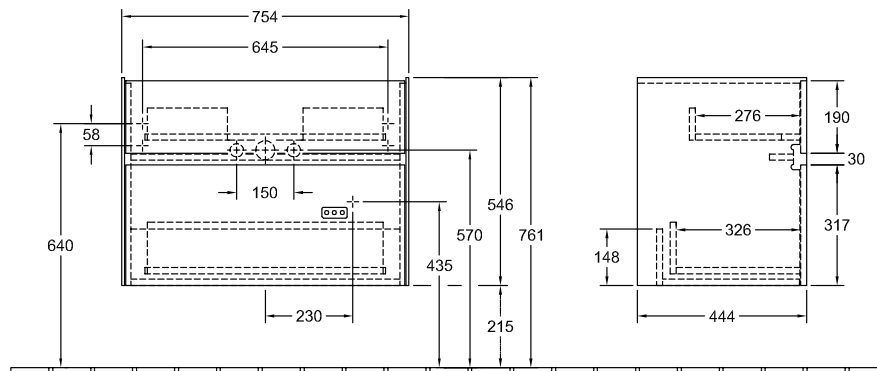

BATHROOM FURNITURE COLLARO

PRODUCT INFORMATION

1 . POSITION

Article number	C010B0DH
Article title	Villeroy & Boch Collaro Vanity unit, with lighting, 2 pull-out compartments, 754 x 546 x 444 mm, Glossy White
Product designation	Vanity unit
Collection	Collaro
PROJECTS	■ DESIGN
Assembly / Assembly type	wall-mounted
Type of opening	2 pull-out compartments
Equipment	1 x wide glass drawer divider , 2 x narrow glass drawer divider 1 x accessory box L 2 x pull-out compartment with non-slip mat
Scope of delivery	1 x vanity unit , 1 x fastening set
Position of washbasin	washbasin on the middle
Ordering information	Please order specified washbasin separately. It is not always possible to cancel or alter orders!
Depth in mm	444
Width in mm	754
Height in mm	546
Weight in kg	29,00
express delivery	No
Suitable for	selected vanity washbasins
Function	<ul style="list-style-type: none"> • with SoftClosing • with lighting
Material front	MDF
Surface of front	Acrylic film
Material body	MDF
Surface of body	Acrylic film
Other material	Handle: aluminium
Other surfaces	Handle: Paint, matt
Operating mode	Mains-operated
Energy detection	, This light contains built-in LEDs. The LEDs in the light cannot be replaced.
Lighting	1x LED
Power of lamp	1x LED / 5,5 W
Light colour (designation & colour temperature)	2700 K (neutral white) to 6480 K (daylight white)

COLOUR

COLOUR DESIGNATION

Glossy White

TECHNICAL DRAWINGS

C010B0DH

$\frac{N}{L}$
 220 - 240V