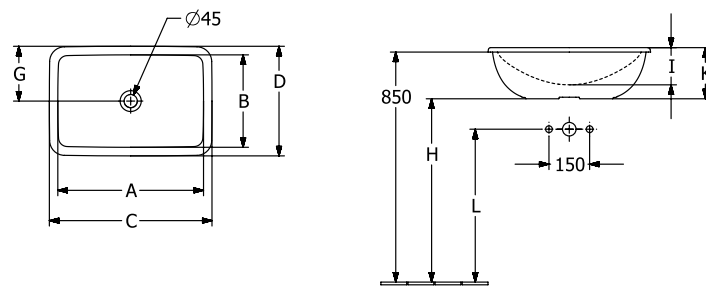

WASHBASINS LOOP & FRIENDS

PRODUCT INFORMATION

1 . POSITION

Article number	4A650001
Article title	Villeroy & Boch Loop & Friends Built-in washbasin, 600 x 405 x 185 mm, White Alpin, with overflow, unpolished
Product designation	Built-in washbasin
Collection	Loop & Friends
PROJECTS	DESIGN
Assembly / Assembly type	Installation
Scope of delivery	1 x built-in washbasin , 1 x extended ball rod to operate pop-up outlet valve 1 x cut-out template
Length in mm	405
Width in mm	600
Height in mm	185
Interior depth	135
Weight in kg	14,65
express delivery	No
Material	TitanCeram
Surface	glossy
With overflow	Yes
EAN number	4062373895832

COLOUR

COLOUR DESIGNATION

White Alpin

TECHNICAL DRAWINGS

4A650001

	A	B	C	D	G	H	I	K	L
4A6400	450	280	510	345	170	705	115	165	585
4A6401	450	280	510	345	170	705	115	165	585
4A6500	540	340	605	410	205	685	135	190	565
4A6501	540	340	605	410	205	685	135	190	565
4A6600	615	380	675	450	225	685	140	180	565
4A6601	615	380	675	450	225	685	140	180	565