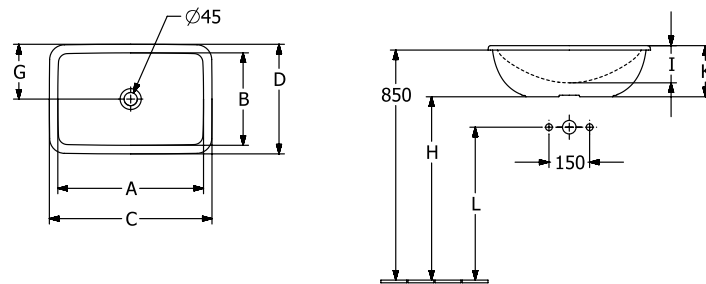

WASHBASINS LOOP & FRIENDS

PRODUCT INFORMATION

1 . POSITION

Article number	4A650101
Article title	Villeroy & Boch Loop & Friends Built-in washbasin, 600 x 405 x 185 mm, White Alpin, without overflow, unpolished
Product designation	Built-in washbasin
Collection	Loop & Friends
PROJECTS	■ DESIGN
Assembly / Assembly type	Installation
Scope of delivery	1 x built-in washbasin , 1 x cut-out template
Length in mm	405
Width in mm	600
Height in mm	185
Interior depth	135
Weight in kg	14,65
express delivery	No
Material	TitanCeram
Surface	glossy
With overflow	No
EAN number	4062373896037

COLOUR

COLOUR DESIGNATION

White Alpin

TECHNICAL DRAWINGS

4A650101

	A	B	C	D	G	H	I	K	L
4A6400	450	280	510	345	170	705	115	165	585
4A6401	450	280	510	345	170	705	115	165	585
4A6500	540	340	605	410	205	685	135	190	565
4A6501	540	340	605	410	205	685	135	190	565
4A6600	615	380	675	450	225	685	140	180	565
4A6601	615	380	675	450	225	685	140	180	565