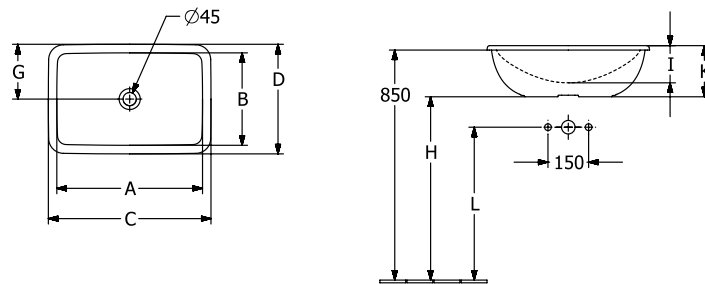

WASHBASINS LOOP & FRIENDS

PRODUCT INFORMATION

1 . POSITION

Article number	4A660001
Article title	Villeroy & Boch Loop & Friends Built-in washbasin, 675 x 450 x 185 mm, White Alpin, with overflow, unpolished
Product designation	Built-in washbasin
Collection	Loop & Friends
PROJECTS	■ DESIGN
Assembly / Assembly type	Installation
Scope of delivery	1 x built-in washbasin , 1 x extended ball rod to operate pop-up outlet valve 1 x cut-out template
Length in mm	450
Width in mm	675
Height in mm	185
Interior depth	140
Weight in kg	17,30
express delivery	No
Material	TitanCeram
Surface	glossy
With overflow	Yes
EAN number	4062373895818

COLOUR

COLOUR DESIGNATION

White Alpin

TECHNICAL DRAWINGS

4A660001

	A	B	C	D	G	H	I	K	L
4A6400	450	280	510	345	170	705	115	165	585
4A6401	450	280	510	345	170	705	115	165	585
4A6500	540	340	605	410	205	685	135	190	565
4A6501	540	340	605	410	205	685	135	190	565
4A6600	615	380	675	450	225	685	140	180	565
4A6601	615	380	675	450	225	685	140	180	565